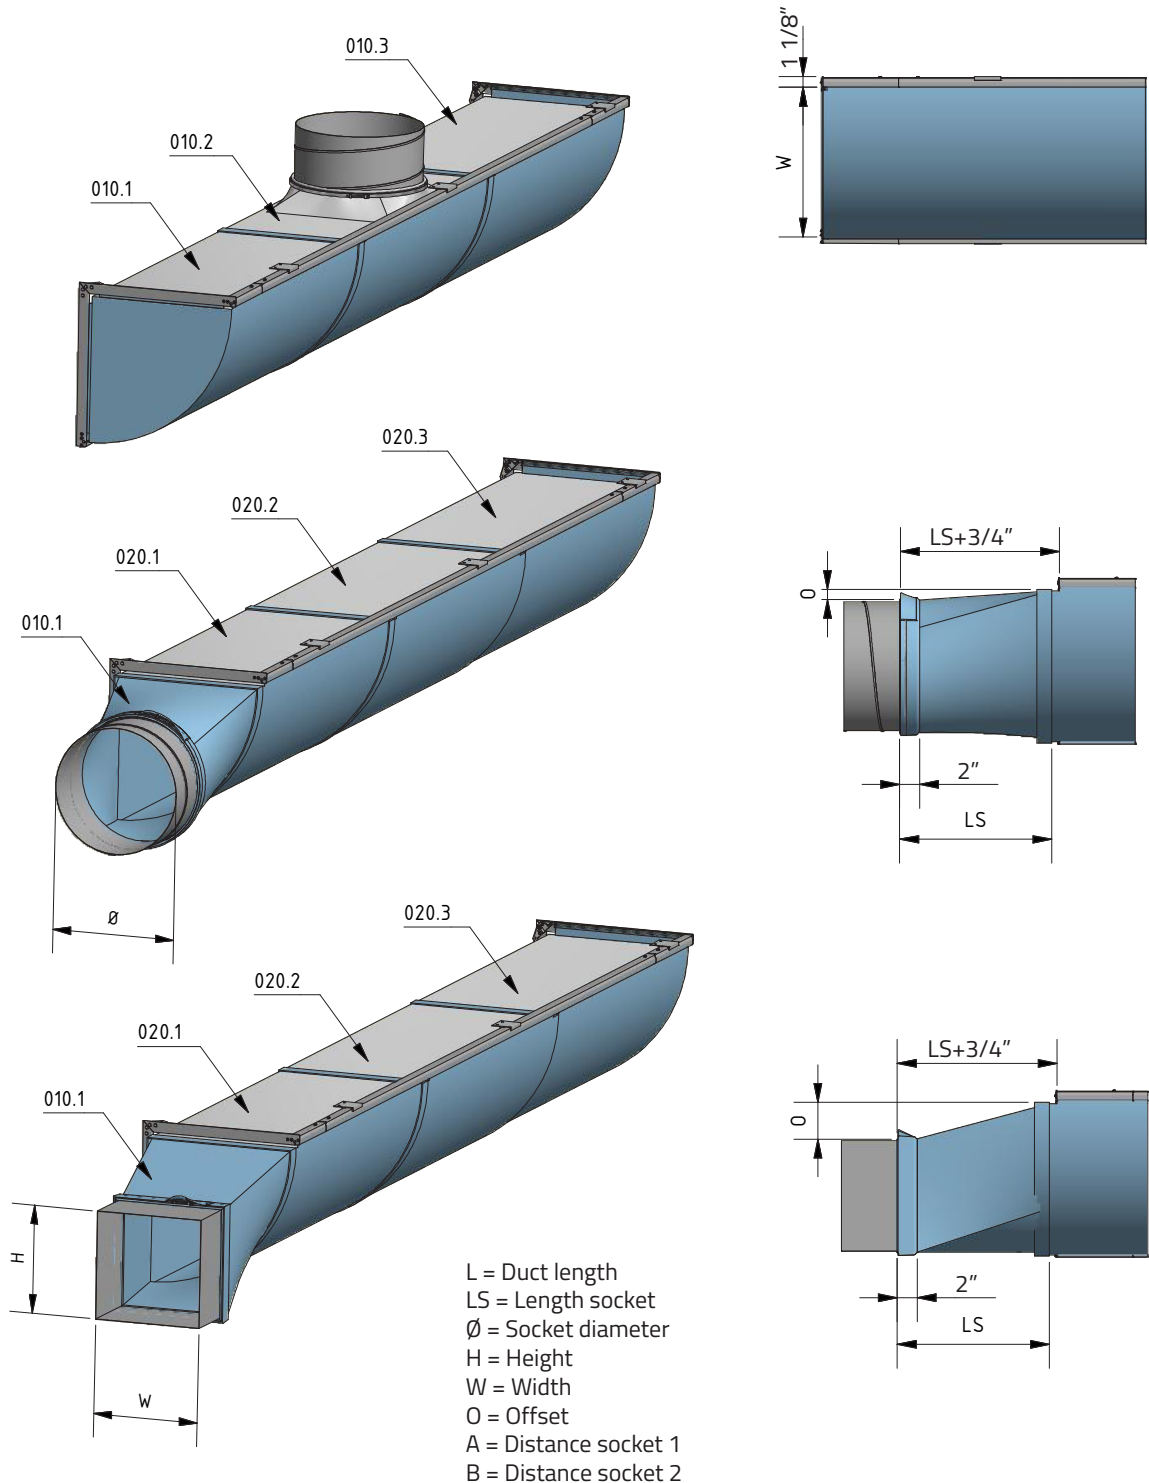

D-Safetrack for 1/4 Rd KE-Interior System

QS-0003-US-02

D-Safetrack for 1/4 Rd KE-Interior System (SafeCeil)

QS-0004-US-03

- L = Duct length
- LS = Length socket
- Ø = Socket diameter
- H = Height
- W = Width
- O = Offset
- A = Distance socket 1
- B = Distance socket 2

D-Safetrack for 1/4 Rd KE-Interior System (Inlet Options)

QS-0005-US-02

D-Safetrack for 1/4 Rd KE-Interior System (Rail Assembly)

QS-0006-US-03

If it is possible to mount the socket above a false ceiling, a zipper near the socket on the duct is not necessary.

If mounting of the socket must be done from inside the space you must place at least 1 zipper close to the socket. Otherwise a service zipper must be placed in the arc of the duct.

Fasten inner corner of rail to wall or ceiling with at least one screw.

- L = Duct length
- LS = Length socket
- Ø = Socket diameter
- H = Height
- W = Width
- O = Offset
- A = Distance socket 1
- B = Distance socket 2

Feed cord through hole. Pull/push the duct along the rails until reaching the end section. Tighten the set screw with an Allen key (not included).