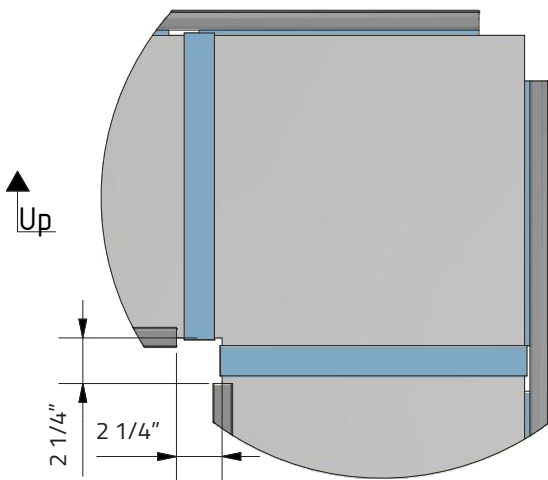

**Elbow
Downwards**