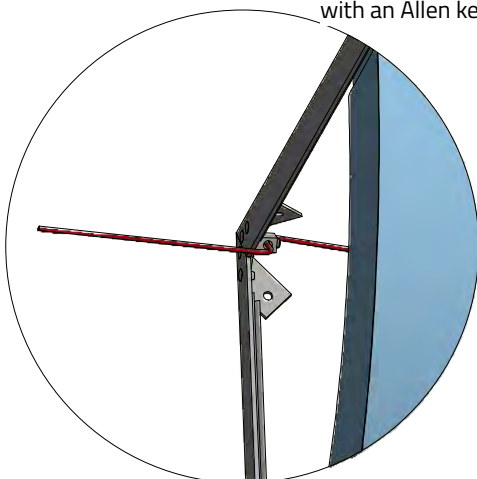

D-Safetrack for 1/4 Rd KE-Interior System (Inlet Options)

QS-0005-US-02

D-Safetrack for 1/4 Rd KE-Interior System (Rail Assembly)

QS-0006-US-03

If it is possible to mount the socket above a false ceiling, a zipper near the socket on the duct is not necessary.

If mounting of the socket must be done from inside the space you must place at least 1 zipper close to the socket. Otherwise a service zipper must be placed in the arc of the duct.

Fasten inner corner of rail to wall or ceiling with at least one screw.

- L = Duct length
- LS = Length socket
- Ø = Socket diameter
- H = Height
- W = Width
- O = Offset
- A = Distance socket 1
- B = Distance socket 2

Feed cord through hole. Pull/push the duct along the rails until reaching the end section. Tighten the set screw with an Allen key (not included).