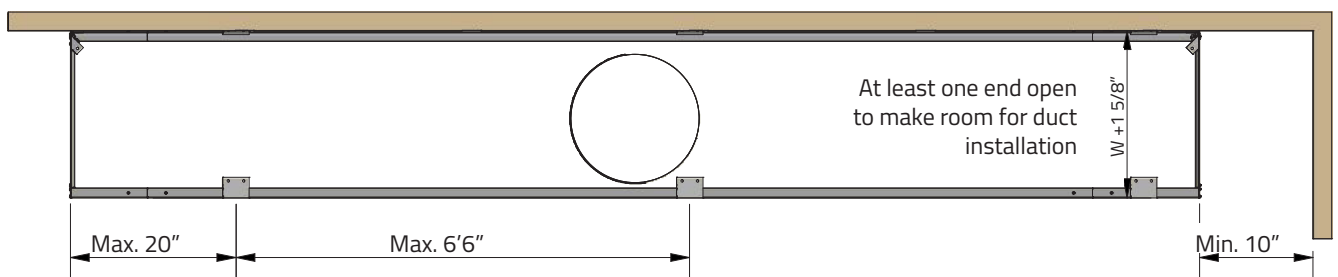

D-Safetrack for 1/4 Rd KE-Interior System

QS-0003-US-02

D-Safetrack for 1/4 Rd KE-Interior System (SafeCeil)

QS-0004-US-03

- L = Duct length
- LS = Length socket
- Ø = Socket diameter
- H = Height
- W = Width
- O = Offset
- A = Distance socket 1
- B = Distance socket 2

D-Safetrack for 1/4 Rd KE-Interior System (Inlet Options)

QS-0005-US-02

D-Safetrack for 1/4 Rd KE-Interior System (Rail Assembly)

QS-0006-US-03

If it is possible to mount the socket above a false ceiling, a zipper near the socket on the duct is not necessary.

If mounting of the socket must be done from inside the space you must place at least 1 zipper close to the socket. Otherwise a service zipper must be placed in the arc of the duct.

Fasten inner corner of rail to wall or ceiling with at least one screw.