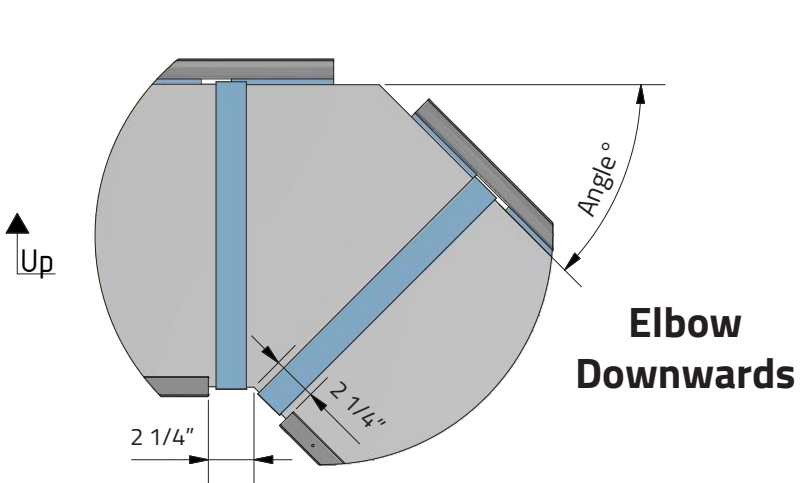

- L = Duct length
- LS = Length socket
- Ø = Socket diameter
- H = Height
- W = Width
- O = Offset
- A = Distance socket 1
- B = Distance socket 2

Feed cord through hole. Pull/push the duct along the rails until reaching the end section. Tighten the set screw with an Allen key (not included).

D-Safetrack for 1/4 Rd KE-Interior System (Plenum)

QS-0007-US-02

D-Safetrack for 1/4 Rd KE-Interior System (Mitered Elbow)

QS-0008-US-02

See delivery note for specific angle

D-Safetrack for 1/4 Rd KE-Interior System (Mitered Elbow 90°)

QS-0009-US-02

**Elbow
Right/Left**

**Elbow
Downwards**

**Elbow
Upwards**

D-Safetrack for 1/4 Rd KE-Interior System (Service Zipper)

QS-0010-US-02

D-Safetrack 1/4 Rd Duct with Service Zipper

D-Safetrack 1/4 Rd Duct with Zipper