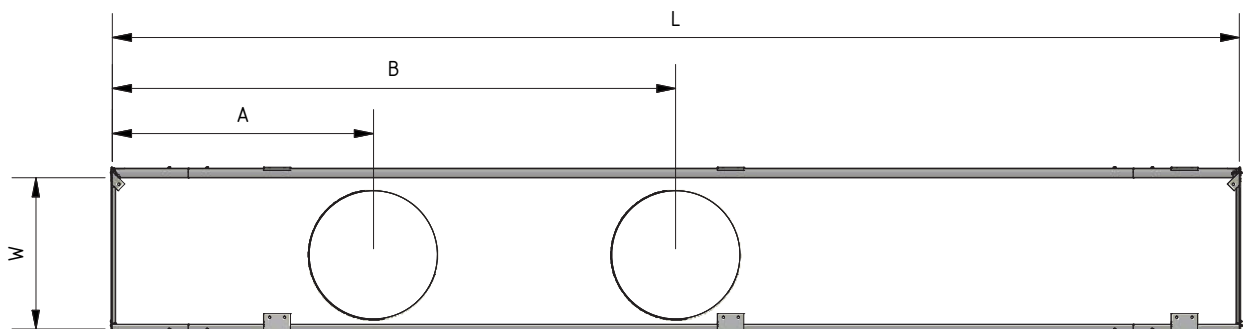

D-Safetrack for 1/4 Rd KE-Interior System

QS-0003-US-02

D-Safetrack for 1/4 Rd KE-Interior System (SafeCeil)

QS-0004-US-03

- L = Duct length
- LS = Length socket
- Ø = Socket diameter
- H = Height
- W = Width
- O = Offset
- A = Distance socket 1
- B = Distance socket 2

D-Safetrack for 1/4 Rd KE-Interior System (Inlet Options)

QS-0005-US-02

D-Safetrack for 1/4 Rd KE-Interior System (Rail Assembly)

QS-0006-US-03

If it is possible to mount the socket above a false ceiling, a zipper near the socket on the duct is not necessary.

If mounting of the socket must be done from inside the space you must place at least 1 zipper close to the socket. Otherwise a service zipper must be placed in the arc of the duct.

Fasten inner corner of rail to wall or ceiling with at least one screw.

- L = Duct length
- LS = Length socket
- Ø = Socket diameter
- H = Height
- W = Width
- O = Offset
- A = Distance socket 1
- B = Distance socket 2

Feed cord through hole. Pull/push the duct along the rails until reaching the end section. Tighten the set screw with an Allen key (not included).