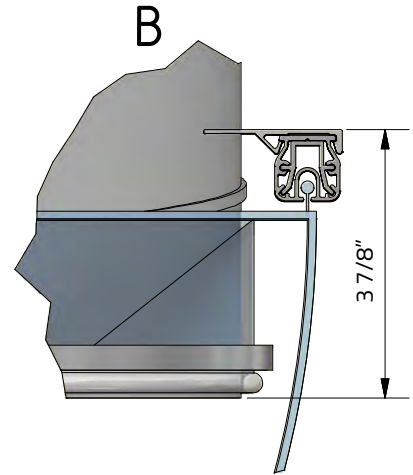

D-Safetrack for 1/4 Rd KE-Interior System

QS-0003-US-02

D-Safetrack for 1/4 Rd KE-Interior System (SafeCeil)

QS-0004-US-03

- L = Duct length
- LS = Length socket
- Ø = Socket diameter
- H = Height
- W = Width
- O = Offset
- A = Distance socket 1
- B = Distance socket 2

D-Safetrack for 1/4 Rd KE-Interior System (Inlet Options)

QS-0005-US-02

D-Safetrack for 1/4 Rd KE-Interior System (Rail Assembly)

QS-0006-US-03

If it is possible to mount the socket above a false ceiling, a zipper near the socket on the duct is not necessary.

If mounting of the socket must be done from inside the space you must place at least 1 zipper close to the socket. Otherwise a service zipper must be placed in the arc of the duct.

Fasten inner corner of rail to wall or ceiling with at least one screw.

- L = Duct length
- LS = Length socket
- Ø = Socket diameter
- H = Height
- W = Width
- O = Offset
- A = Distance socket 1
- B = Distance socket 2

Feed cord through hole. Pull/push the duct along the rails until reaching the end section. Tighten the set screw with an Allen key (not included).