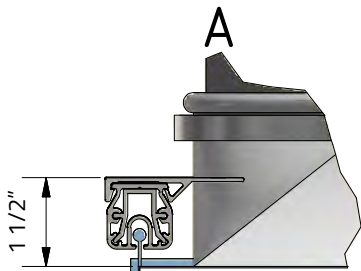

D-Safetrack for 1/4 Rd KE-Interior System

QS-0003-US-02

D-Safetrack for 1/4 Rd KE-Interior System (SafeCeil)

QS-0004-US-03

- L = Duct length
- LS = Length socket
- Ø = Socket diameter
- H = Height
- W = Width
- O = Offset
- A = Distance socket 1
- B = Distance socket 2

D-Safetrack for 1/4 Rd KE-Interior System (Inlet Options)

QS-0005-US-02

D-Safetrack for 1/4 Rd KE-Interior System (Rail Assembly)

QS-0006-US-03

If it is possible to mount the socket above a false ceiling, a zipper near the socket on the duct is not necessary.

If mounting of the socket must be done from inside the space you must place at least 1 zipper close to the socket. Otherwise a service zipper must be placed in the arc of the duct.

Fasten inner corner of rail to wall or ceiling with at least one screw.

- L = Duct length
- LS = Length socket
- Ø = Socket diameter
- H = Height
- W = Width
- O = Offset
- A = Distance socket 1
- B = Distance socket 2

Feed cord through hole. Pull/push the duct along the rails until reaching the end section. Tighten the set screw with an Allen key (not included).