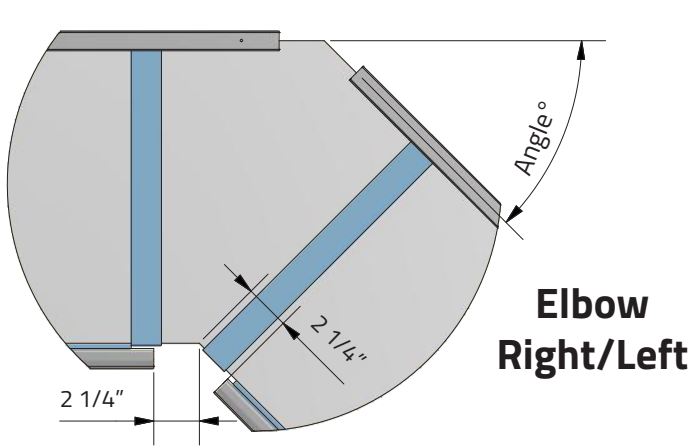

- L = Duct length
- LS = Length socket
- Ø = Socket diameter
- H = Height
- W = Width
- O = Offset
- A = Distance socket 1
- B = Distance socket 2

Feed cord through hole. Pull/push the duct along the rails until reaching the end section. Tighten the set screw with an Allen key (not included).

D-Safetrack for 1/4 Rd KE-Interior System (Plenum)

QS-0007-US-02

D-Safetrack for 1/4 Rd KE-Interior System (Mitered Elbow)

QS-0008-US-02

See delivery note for specific angle

D-Safetrack for 1/4 Rd KE-Interior System (Mitered Elbow 90°)

QS-0009-US-02

**Elbow
Right/Left**

**Elbow
Downwards**

**Elbow
Upwards**

D-Safetrack for 1/4 Rd KE-Interior System (Service Zipper)

QS-0010-US-02

D-Safetrack 1/4 Rd Duct with Service Zipper

D-Safetrack 1/4 Rd Duct with Zipper