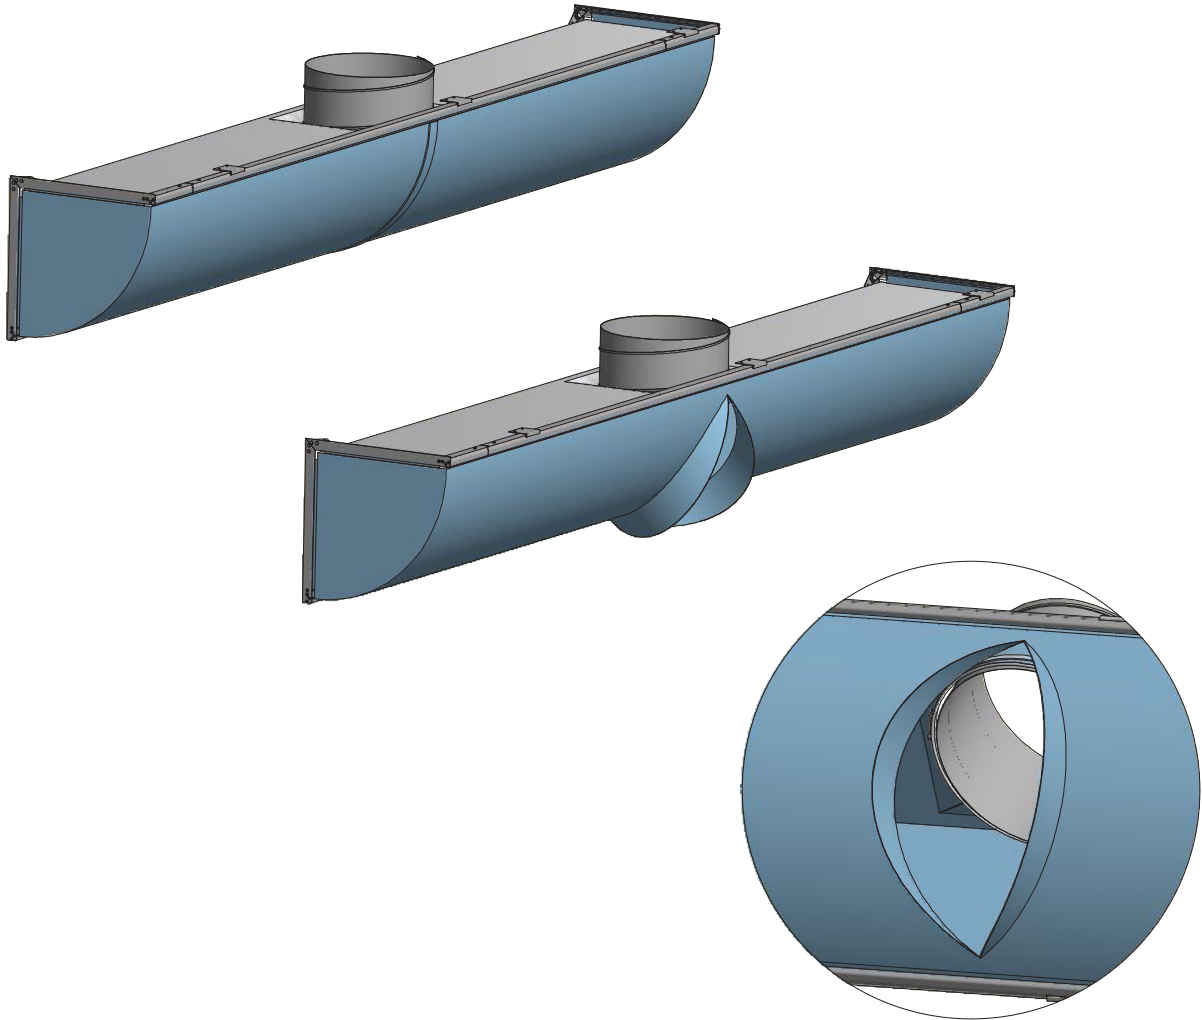

D-Safetrack for 1/4 Rd KE-Interior System (Inlet Options)

QS-0005-US-02

D-Safetrack for 1/4 Rd KE-Interior System (Rail Assembly)

QS-0006-US-03

If it is possible to mount the socket above a false ceiling, a zipper near the socket on the duct is not necessary.

If mounting of the socket must be done from inside the space you must place at least 1 zipper close to the socket. Otherwise a service zipper must be placed in the arc of the duct.

Fasten inner corner of rail to wall or ceiling with at least one screw.

D-Safetrack for 1/4 Rd KE-Interior System (Plenum)

QS-0007-US-02

D-Safetrack for 1/4 Rd KE-Interior System (Mitered Elbow)

QS-0008-US-02

See delivery note for specific angle

D-Safetrack for 1/4 Rd KE-Interior System (Mitered Elbow 90°)

QS-0009-US-02

**Elbow
Right/Left**

**Elbow
Downwards**

**Elbow
Upwards**

D-Safetrack for 1/4 Rd KE-Interior System (Service Zipper)

QS-0010-US-02

D-Safetrack 1/4 Rd Duct with Service Zipper

D-Safetrack 1/4 Rd Duct with Zipper