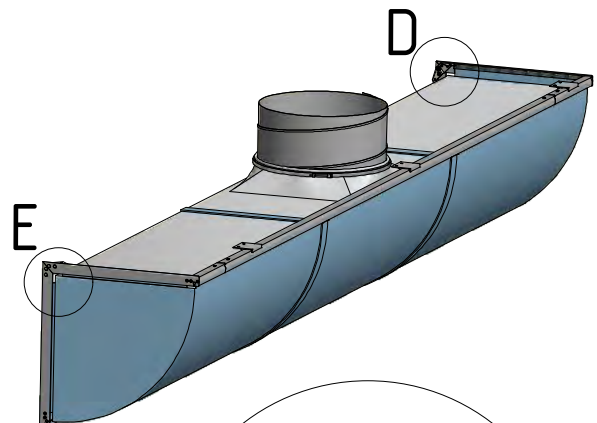

D-Safetrack for 1/4 Rd KE-Interior System (Inlet Options)

QS-0005-US-02

D-Safetrack for 1/4 Rd KE-Interior System (Rail Assembly)

QS-0006-US-03

If it is possible to mount the socket above a false ceiling, a zipper near the socket on the duct is not necessary.

If mounting of the socket must be done from inside the space you must place at least 1 zipper close to the socket. Otherwise a service zipper must be placed in the arc of the duct.

Fasten inner corner of rail to wall or ceiling with at least one screw.

- L = Duct length
- LS = Length socket
- Ø = Socket diameter
- H = Height
- W = Width
- O = Offset
- A = Distance socket 1
- B = Distance socket 2

Feed cord through hole. Pull/push the duct along the rails until reaching the end section. Tighten the set screw with an Allen key (not included).