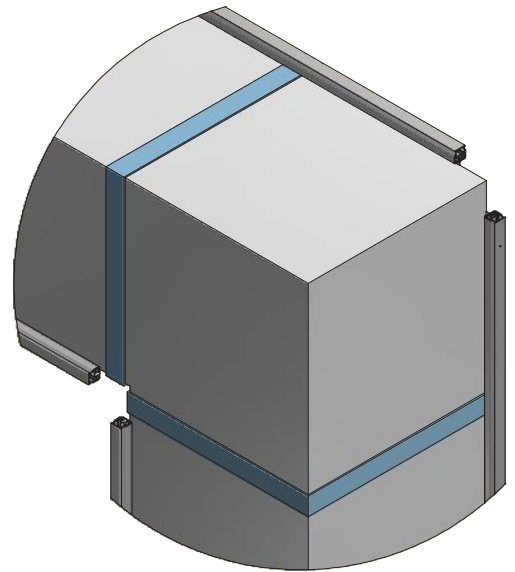

D-Safetrack for 1/4 Rd KE-Interior System (Inlet Options)

QS-0005-US-02

D-Safetrack for 1/4 Rd KE-Interior System (Rail Assembly)

QS-0006-US-03

If it is possible to mount the socket above a false ceiling, a zipper near the socket on the duct is not necessary.

If mounting of the socket must be done from inside the space you must place at least 1 zipper close to the socket. Otherwise a service zipper must be placed in the arc of the duct.

Fasten inner corner of rail to wall or ceiling with at least one screw.

D-Safetrack for 1/4 Rd KE-Interior System (Plenum)

QS-0007-US-02

D-Safetrack for 1/4 Rd KE-Interior System (Mitered Elbow)

QS-0008-US-02

See delivery note for specific angle

D-Safetrack for 1/4 Rd KE-Interior System (Mitered Elbow 90°)

QS-0009-US-02

**Elbow
Right/Left**

**Elbow
Downwards**

**Elbow
Upwards**

D-Safetrack for 1/4 Rd KE-Interior System (Service Zipper)

QS-0010-US-02

D-Safetrack 1/4 Rd Duct with Service Zipper

D-Safetrack 1/4 Rd Duct with Zipper