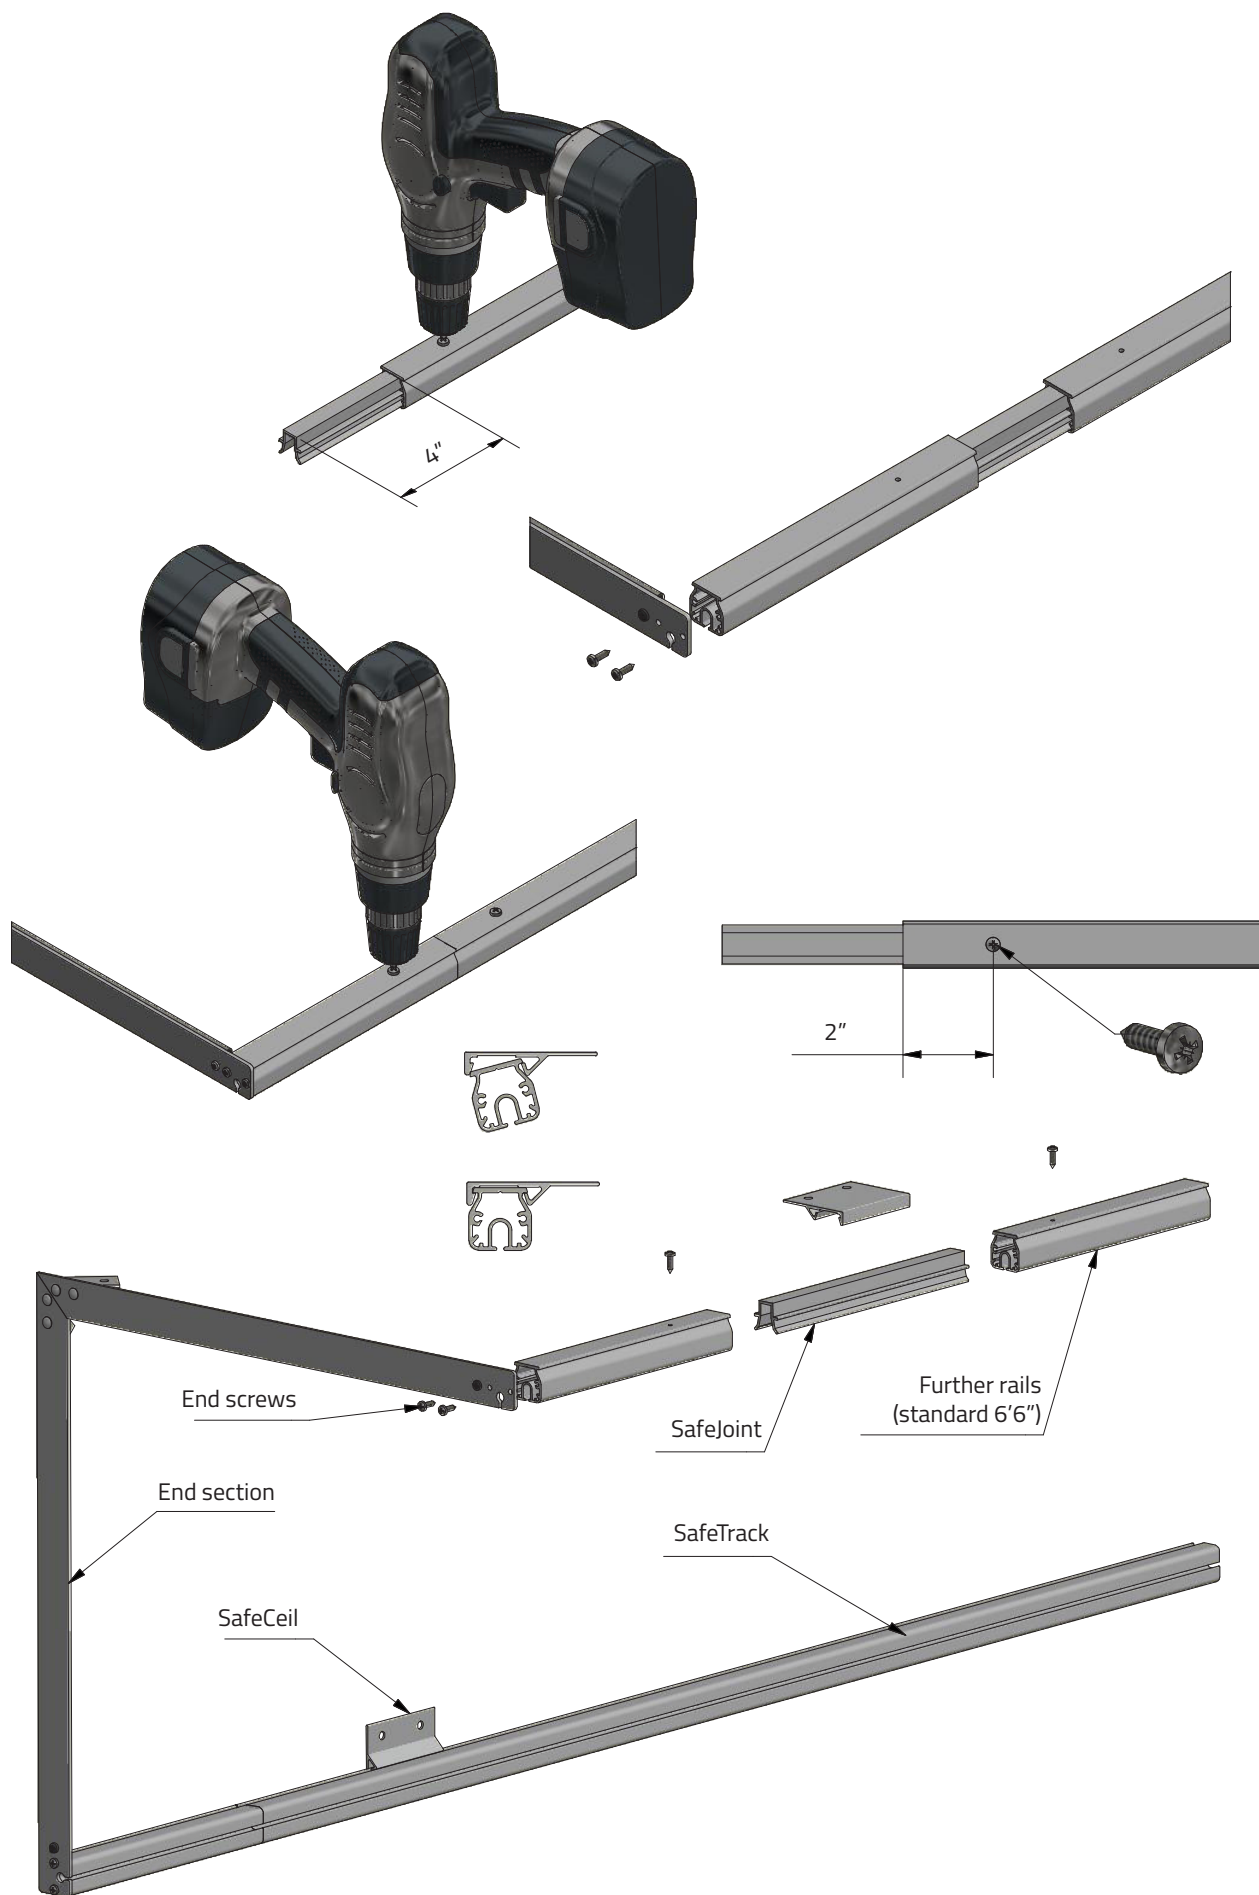

D-Safetrack for 1/4 Rd KE-Interior System

QS-0003-US-02

D-Safetrack for 1/4 Rd KE-Interior System (SafeCeil)

QS-0004-US-03

- L = Duct length
- LS = Length socket
- Ø = Socket diameter
- H = Height
- W = Width
- O = Offset
- A = Distance socket 1
- B = Distance socket 2

D-Safetrack for 1/4 Rd KE-Interior System (Inlet Options)

QS-0005-US-02

D-Safetrack for 1/4 Rd KE-Interior System (Rail Assembly)

QS-0006-US-03

If it is possible to mount the socket above a false ceiling, a zipper near the socket on the duct is not necessary.

If mounting of the socket must be done from inside the space you must place at least 1 zipper close to the socket. Otherwise a service zipper must be placed in the arc of the duct.

Fasten inner corner of rail to wall or ceiling with at least one screw.

- L = Duct length
- LS = Length socket
- Ø = Socket diameter
- H = Height
- W = Width
- O = Offset
- A = Distance socket 1
- B = Distance socket 2

Feed cord through hole. Pull/push the duct along the rails until reaching the end section. Tighten the set screw with an Allen key (not included).