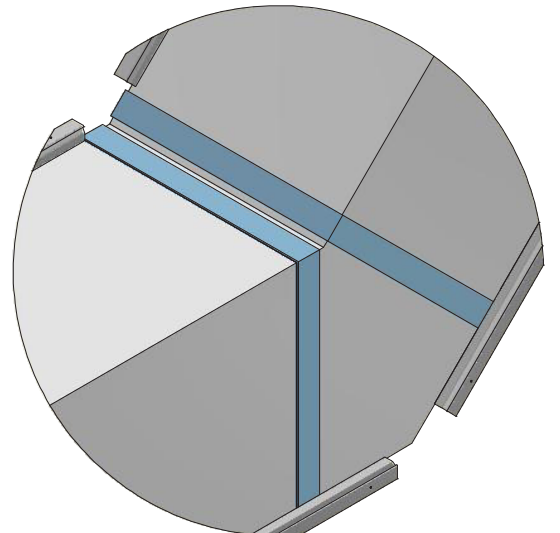

If mounting of the socket must be done from inside the space you must place at least 1 zipper close to the socket. Otherwise a service zipper must be placed in the arc of the duct.

Fasten inner corner of rail to wall or ceiling with at least one screw.

- L = Duct length
- LS = Length socket
- Ø = Socket diameter
- H = Height
- W = Width
- O = Offset
- A = Distance socket 1
- B = Distance socket 2

Feed cord through hole. Pull/push the duct along the rails until reaching the end section. Tighten the set screw with an Allen key (not included).

D-Safetrack for 1/4 Rd KE-Interior System (Plenum)

QS-0007-US-02

D-Safetrack for 1/4 Rd KE-Interior System (Mitered Elbow)

QS-0008-US-02

See delivery note for specific angle

D-Safetrack for 1/4 Rd KE-Interior System (Mitered Elbow 90°)

QS-0009-US-02

**Elbow
Right/Left**

**Elbow
Downwards**

**Elbow
Upwards**

D-Safetrack for 1/4 Rd KE-Interior System (Service Zipper)

QS-0010-US-02

D-Safetrack 1/4 Rd Duct with Service Zipper

D-Safetrack 1/4 Rd Duct with Zipper