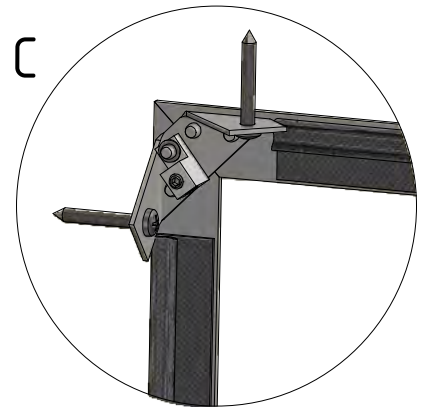

D-Safetrack for 1/4 Rd KE-Interior System

QS-0003-US-02

D-Safetrack for 1/4 Rd KE-Interior System (SafeCeil)

QS-0004-US-03

- L = Duct length
- LS = Length socket
- Ø = Socket diameter
- H = Height
- W = Width
- O = Offset
- A = Distance socket 1
- B = Distance socket 2

D-Safetrack for 1/4 Rd KE-Interior System (Inlet Options)

QS-0005-US-02

D-Safetrack for 1/4 Rd KE-Interior System (Rail Assembly)

QS-0006-US-03

If it is possible to mount the socket above a false ceiling, a zipper near the socket on the duct is not necessary.

If mounting of the socket must be done from inside the space you must place at least 1 zipper close to the socket. Otherwise a service zipper must be placed in the arc of the duct.

Fasten inner corner of rail to wall or ceiling with at least one screw.

- L = Duct length
- LS = Length socket
- Ø = Socket diameter
- H = Height
- W = Width
- O = Offset
- A = Distance socket 1
- B = Distance socket 2

Feed cord through hole. Pull/push the duct along the rails until reaching the end section. Tighten the set screw with an Allen key (not included).