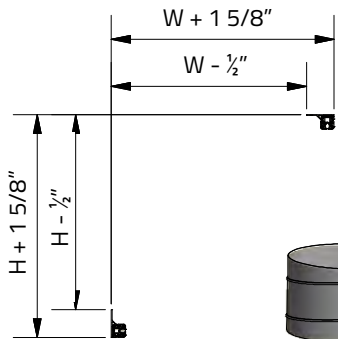

D-Safetrack for 1/4 Rd KE-Interior System

QS-0003-US-02

D-Safetrack for 1/4 Rd KE-Interior System (SafeCeil)

QS-0004-US-03

- L = Duct length
- LS = Length socket
- Ø = Socket diameter
- H = Height
- W = Width
- O = Offset
- A = Distance socket 1
- B = Distance socket 2

If mounting of the socket must be done from inside the space you must place at least 1 zipper close to the socket. Otherwise a service zipper must be placed in the arc of the duct.

Fasten inner corner of rail to wall or ceiling with at least one screw.

- L = Duct length
- LS = Length socket
- Ø = Socket diameter
- H = Height
- W = Width
- O = Offset
- A = Distance socket 1
- B = Distance socket 2

Feed cord through hole. Pull/push the duct along the rails until reaching the end section. Tighten the set screw with an Allen key (not included).