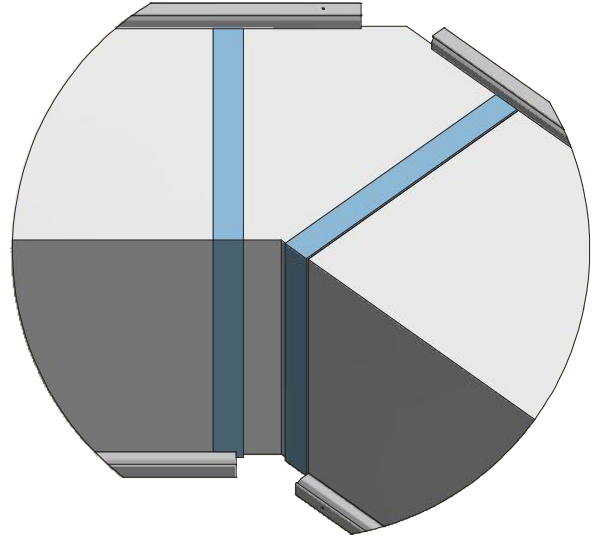

If mounting of the socket must be done from inside the space you must place at least 1 zipper close to the socket. Otherwise a service zipper must be placed in the arc of the duct.

Fasten inner corner of rail to wall or ceiling with at least one screw.

- L = Duct length
- LS = Length socket
- Ø = Socket diameter
- H = Height
- W = Width
- O = Offset
- A = Distance socket 1
- B = Distance socket 2

Feed cord through hole. Pull/push the duct along the rails until reaching the end section. Tighten the set screw with an Allen key (not included).

D-Safetrack for 1/4 Rd KE-Interior System (Plenum)

QS-0007-US-02

D-Safetrack for 1/4 Rd KE-Interior System (Mitered Elbow)

QS-0008-US-02

See delivery note for specific angle

D-Safetrack for 1/4 Rd KE-Interior System (Mitered Elbow 90°)

QS-0009-US-02

**Elbow
Right/Left**

**Elbow
Downwards**

**Elbow
Upwards**

D-Safetrack for 1/4 Rd KE-Interior System (Service Zipper)

QS-0010-US-02

D-Safetrack 1/4 Rd Duct with Service Zipper

D-Safetrack 1/4 Rd Duct with Zipper