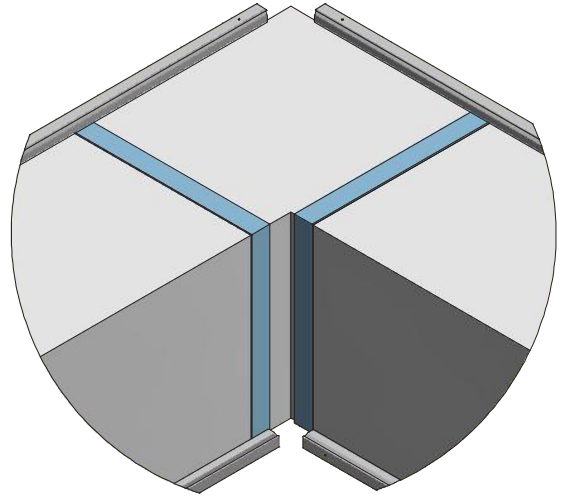

If mounting of the socket must be done from inside the space you must place at least 1 zipper close to the socket. Otherwise a service zipper must be placed in the arc of the duct.

Fasten inner corner of rail to wall or ceiling with at least one screw.

- L = Duct length
- LS = Length socket
- Ø = Socket diameter
- H = Height
- W = Width
- O = Offset
- A = Distance socket 1
- B = Distance socket 2

Feed cord through hole. Pull/push the duct along the rails until reaching the end section. Tighten the set screw with an Allen key (not included).

D-Safetrack for 1/4 Rd KE-Interior System (Plenum)

QS-0007-US-02

D-Safetrack for 1/4 Rd KE-Interior System (Mitered Elbow)

QS-0008-US-02

See delivery note for specific angle

D-Safetrack for 1/4 Rd KE-Interior System (Mitered Elbow 90°)

QS-0009-US-02

**Elbow
Right/Left**

**Elbow
Downwards**

**Elbow
Upwards**

D-Safetrack for 1/4 Rd KE-Interior System (Service Zipper)

QS-0010-US-02

D-Safetrack 1/4 Rd Duct with Service Zipper

D-Safetrack 1/4 Rd Duct with Zipper