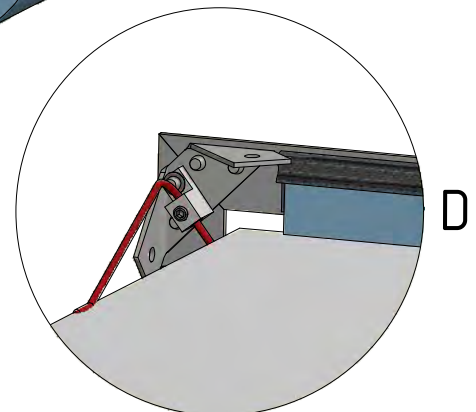

D-Safetrack for 1/4 Rd KE-Interior System (Inlet Options)

QS-0005-US-02

D-Safetrack for 1/4 Rd KE-Interior System (Rail Assembly)

QS-0006-US-03

If it is possible to mount the socket above a false ceiling, a zipper near the socket on the duct is not necessary.

If mounting of the socket must be done from inside the space you must place at least 1 zipper close to the socket. Otherwise a service zipper must be placed in the arc of the duct.

Fasten inner corner of rail to wall or ceiling with at least one screw.

- L = Duct length
- LS = Length socket
- Ø = Socket diameter
- H = Height
- W = Width
- O = Offset
- A = Distance socket 1
- B = Distance socket 2

Feed cord through hole. Pull/push the duct along the rails until reaching the end section. Tighten the set screw with an Allen key (not included).