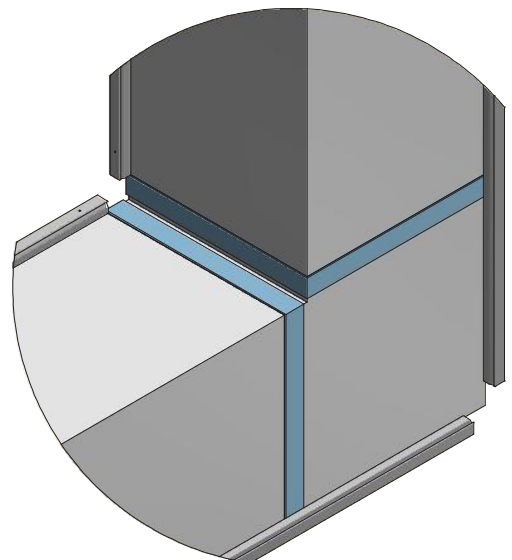

If mounting of the socket must be done from inside the space you must place at least 1 zipper close to the socket. Otherwise a service zipper must be placed in the arc of the duct.

Fasten inner corner of rail to wall or ceiling with at least one screw.

QS-0009-US-02

**Elbow
Right/Left**

**Elbow
Downwards**

**Elbow
Upwards**

D-Safetrack for 1/4 Rd KE-Interior System (Service Zipper)

QS-0010-US-02

D-Safetrack 1/4 Rd Duct with Service Zipper

D-Safetrack 1/4 Rd Duct with Zipper