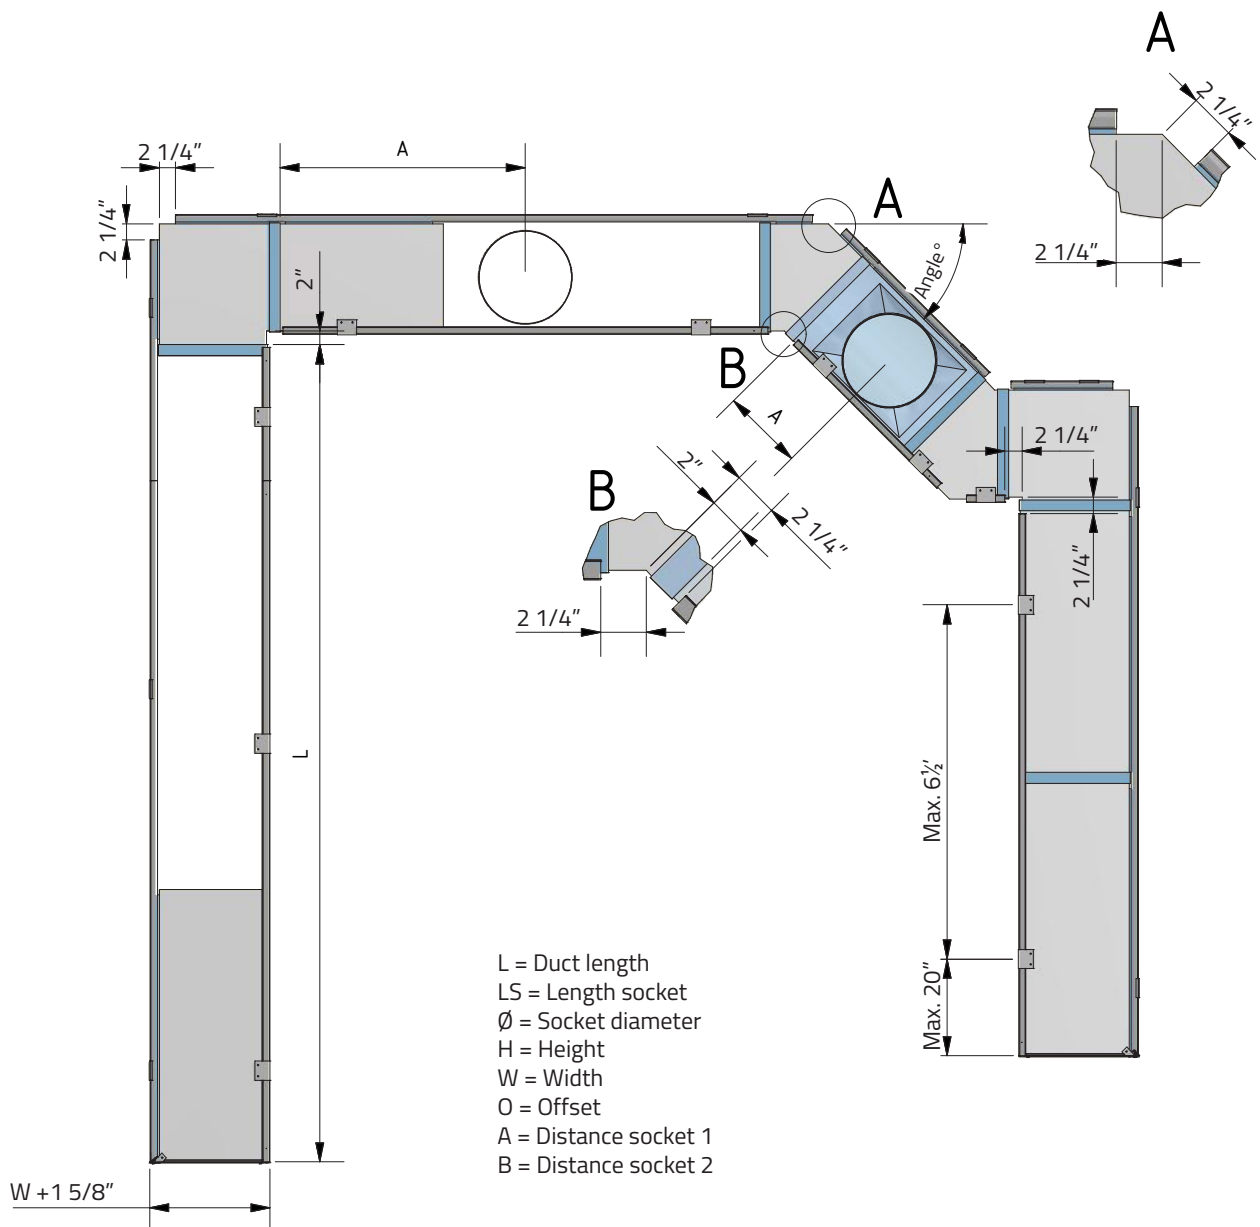

D-Safetrack for 1/4 Rd KE-Interior System

QS-0003-US-02

D-Safetrack for 1/4 Rd KE-Interior System (SafeCeil)

QS-0004-US-03

- L = Duct length
- LS = Length socket
- Ø = Socket diameter
- H = Height
- W = Width
- O = Offset
- A = Distance socket 1
- B = Distance socket 2

If mounting of the socket must be done from inside the space you must place at least 1 zipper close to the socket. Otherwise a service zipper must be placed in the arc of the duct.

Fasten inner corner of rail to wall or ceiling with at least one screw.

- L = Duct length
- LS = Length socket
- Ø = Socket diameter
- H = Height
- W = Width
- O = Offset
- A = Distance socket 1
- B = Distance socket 2

Feed cord through hole. Pull/push the duct along the rails until reaching the end section. Tighten the set screw with an Allen key (not included).

D-Safetrack for 1/4 Rd KE-Interior System (Plenum)

QS-0007-US-02

D-Safetrack for 1/4 Rd KE-Interior System (Mitered Elbow)

QS-0008-US-02

See delivery note for specific angle

D-Safetrack for 1/4 Rd KE-Interior System (Mitered Elbow 90°)