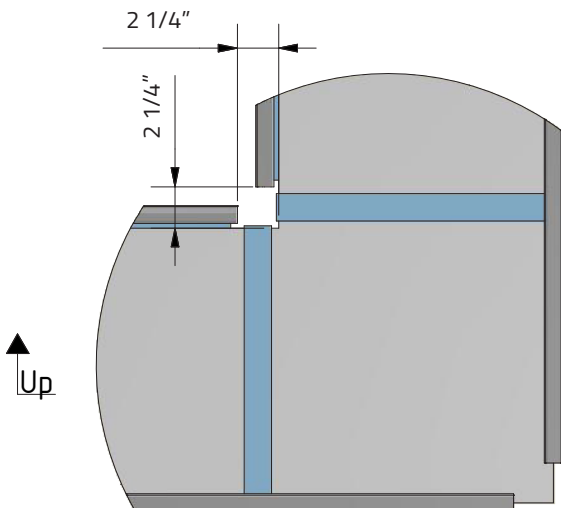

- L = Duct length
- LS = Length socket
- Ø = Socket diameter
- H = Height
- W = Width
- O = Offset
- A = Distance socket 1
- B = Distance socket 2

Feed cord through hole. Pull/push the duct along the rails until reaching the end section. Tighten the set screw with an Allen key (not included).

D-Safetrack for 1/4 Rd KE-Interior System (Plenum)

QS-0007-US-02

D-Safetrack for 1/4 Rd KE-Interior System (Mitered Elbow)

QS-0008-US-02

See delivery note for specific angle

D-Safetrack for 1/4 Rd KE-Interior System (Mitered Elbow 90°)

QS-0009-US-02

**Elbow
Right/Left**

**Elbow
Downwards**

**Elbow
Upwards**

D-Safetrack for 1/4 Rd KE-Interior System (Service Zipper)

QS-0010-US-02

D-Safetrack 1/4 Rd Duct with Service Zipper

D-Safetrack 1/4 Rd Duct with Zipper