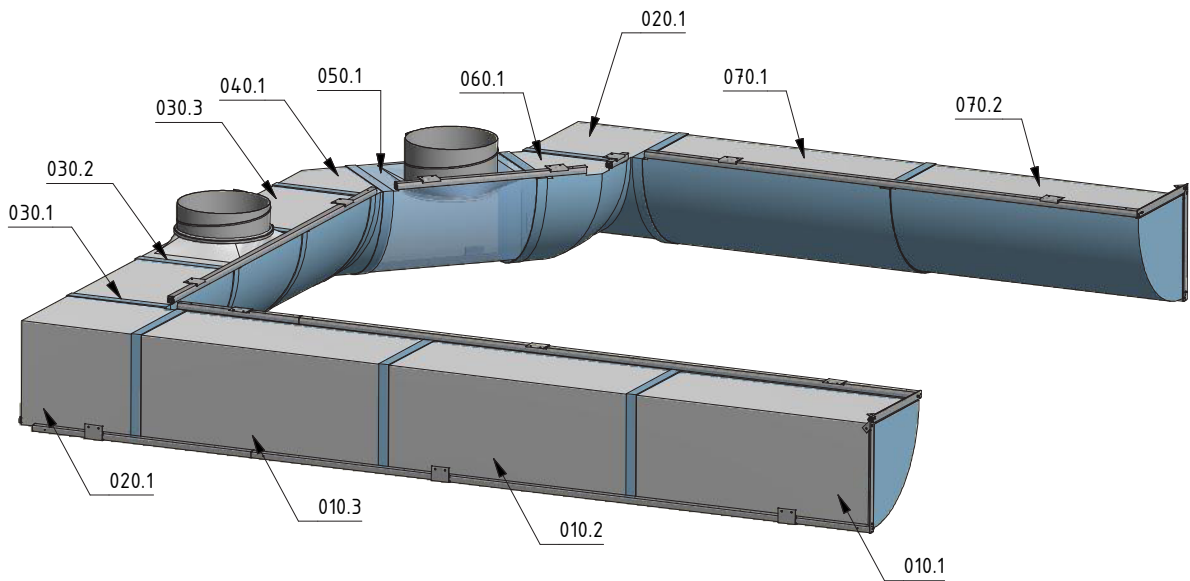

If mounting of the socket must be done from inside the space you must place at least 1 zipper close to the socket. Otherwise a service zipper must be placed in the arc of the duct.

Fasten inner corner of rail to wall or ceiling with at least one screw.

- L = Duct length
- LS = Length socket
- Ø = Socket diameter
- H = Height
- W = Width
- O = Offset
- A = Distance socket 1
- B = Distance socket 2

Feed cord through hole. Pull/push the duct along the rails until reaching the end section. Tighten the set screw with an Allen key (not included).

D-Safetrack for 1/4 Rd KE-Interior System (Plenum)

QS-0007-US-02

D-Safetrack for 1/4 Rd KE-Interior System (Mitered Elbow)

QS-0008-US-02

See delivery note for specific angle

D-Safetrack for 1/4 Rd KE-Interior System (Mitered Elbow 90°)