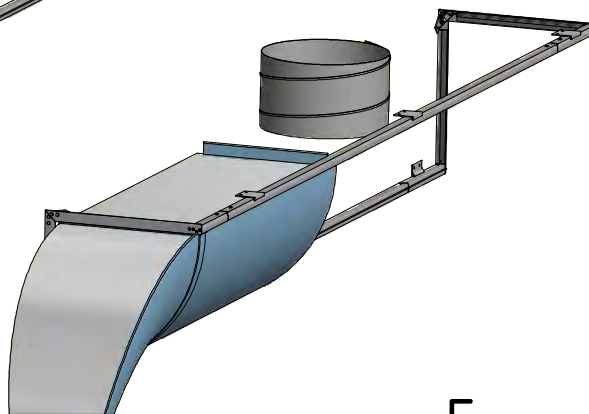

D-Safetrack for 1/4 Rd KE-Interior System

QS-0003-US-02

D-Safetrack for 1/4 Rd KE-Interior System (SafeCeil)

QS-0004-US-03

- L = Duct length
- LS = Length socket
- Ø = Socket diameter
- H = Height
- W = Width
- O = Offset
- A = Distance socket 1
- B = Distance socket 2

D-Safetrack for 1/4 Rd KE-Interior System (Inlet Options)

QS-0005-US-02

D-Safetrack for 1/4 Rd KE-Interior System (Rail Assembly)

QS-0006-US-03

If it is possible to mount the socket above a false ceiling, a zipper near the socket on the duct is not necessary.

If mounting of the socket must be done from inside the space you must place at least 1 zipper close to the socket. Otherwise a service zipper must be placed in the arc of the duct.

Fasten inner corner of rail to wall or ceiling with at least one screw.

- L = Duct length
- LS = Length socket
- Ø = Socket diameter
- H = Height
- W = Width
- O = Offset
- A = Distance socket 1
- B = Distance socket 2

Feed cord through hole. Pull/push the duct along the rails until reaching the end section. Tighten the set screw with an Allen key (not included).