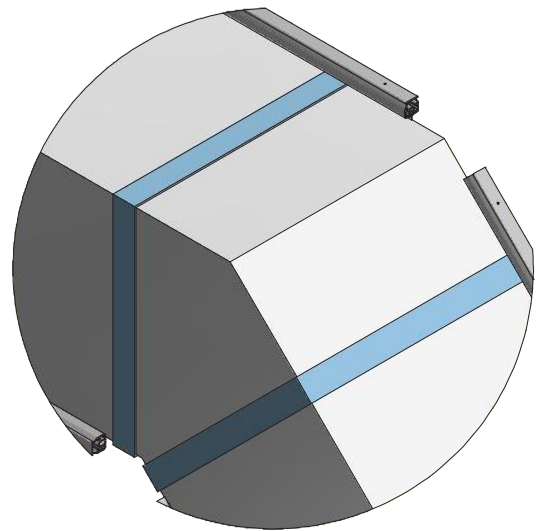

If mounting of the socket must be done from inside the space you must place at least 1 zipper close to the socket. Otherwise a service zipper must be placed in the arc of the duct.

Fasten inner corner of rail to wall or ceiling with at least one screw.

D-Safetrack for 1/4 Rd KE-Interior System (Plenum)

QS-0007-US-02

D-Safetrack for 1/4 Rd KE-Interior System (Mitered Elbow)

QS-0008-US-02

See delivery note for specific angle

D-Safetrack for 1/4 Rd KE-Interior System (Mitered Elbow 90°)

QS-0009-US-02

**Elbow
Right/Left**

**Elbow
Downwards**

**Elbow
Upwards**

D-Safetrack for 1/4 Rd KE-Interior System (Service Zipper)

QS-0010-US-02

D-Safetrack 1/4 Rd Duct with Service Zipper

D-Safetrack 1/4 Rd Duct with Zipper