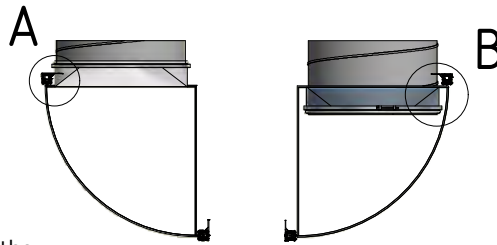

D-Safetrack for 1/4 Rd KE-Interior System (Inlet Options)

QS-0005-US-02

D-Safetrack for 1/4 Rd KE-Interior System (Rail Assembly)

QS-0006-US-03

If it is possible to mount the socket above a false ceiling, a zipper near the socket on the duct is not necessary.

If mounting of the socket must be done from inside the space you must place at least 1 zipper close to the socket. Otherwise a service zipper must be placed in the arc of the duct.

Fasten inner corner of rail to wall or ceiling with at least one screw.