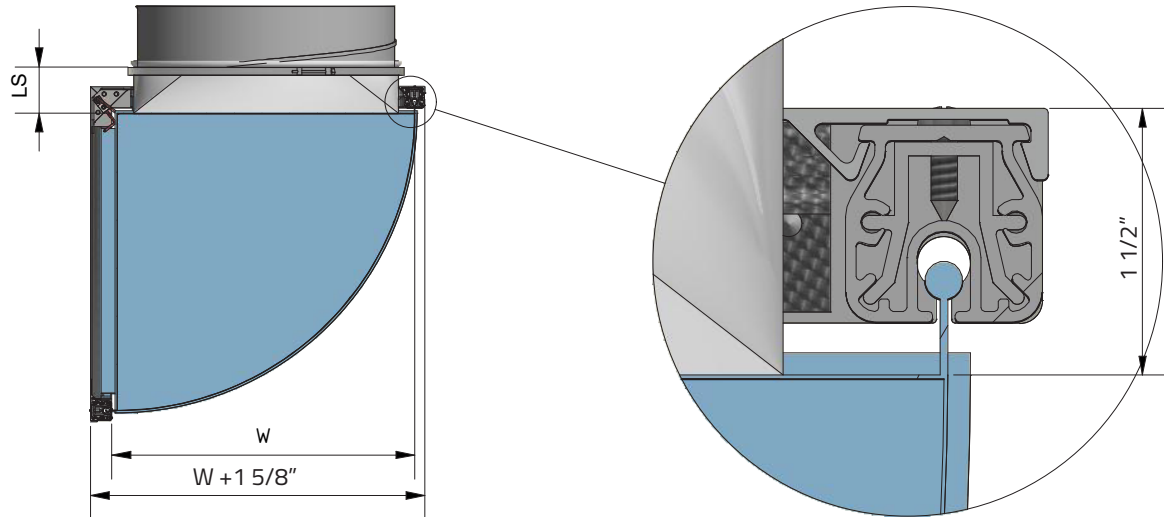

D-Safetrack for 1/4 Rd KE-Interior System

QS-0003-US-02

D-Safetrack for 1/4 Rd KE-Interior System (SafeCeil)

QS-0004-US-03

- L = Duct length
- LS = Length socket
- Ø = Socket diameter
- H = Height
- W = Width
- O = Offset
- A = Distance socket 1
- B = Distance socket 2

D-Safetrack for 1/4 Rd KE-Interior System (Inlet Options)

QS-0005-US-02

D-Safetrack for 1/4 Rd KE-Interior System (Rail Assembly)

QS-0006-US-03

If it is possible to mount the socket above a false ceiling, a zipper near the socket on the duct is not necessary.

If mounting of the socket must be done from inside the space you must place at least 1 zipper close to the socket. Otherwise a service zipper must be placed in the arc of the duct.

Fasten inner corner of rail to wall or ceiling with at least one screw.

- L = Duct length
- LS = Length socket
- Ø = Socket diameter
- H = Height
- W = Width
- O = Offset
- A = Distance socket 1
- B = Distance socket 2

Feed cord through hole. Pull/push the duct along the rails until reaching the end section. Tighten the set screw with an Allen key (not included).