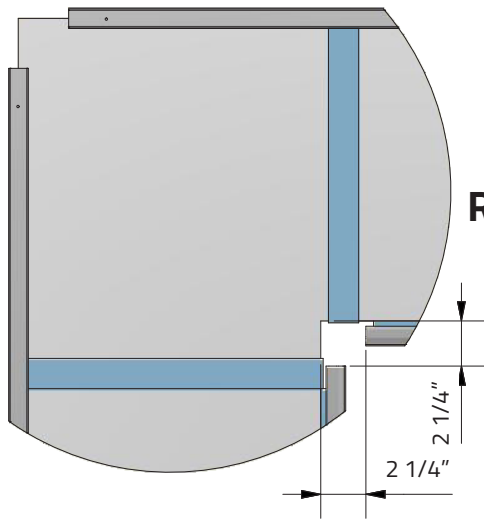

- L = Duct length
- LS = Length socket
- Ø = Socket diameter
- H = Height
- W = Width
- O = Offset
- A = Distance socket 1
- B = Distance socket 2

Feed cord through hole. Pull/push the duct along the rails until reaching the end section. Tighten the set screw with an Allen key (not included).

D-Safetrack for 1/4 Rd KE-Interior System (Plenum)

QS-0007-US-02

D-Safetrack for 1/4 Rd KE-Interior System (Mitered Elbow)

QS-0008-US-02

See delivery note for specific angle

D-Safetrack for 1/4 Rd KE-Interior System (Mitered Elbow 90°)

QS-0009-US-02

**Elbow
Right/Left**

**Elbow
Downwards**

**Elbow
Upwards**

D-Safetrack for 1/4 Rd KE-Interior System (Service Zipper)

QS-0010-US-02

D-Safetrack 1/4 Rd Duct with Service Zipper

D-Safetrack 1/4 Rd Duct with Zipper