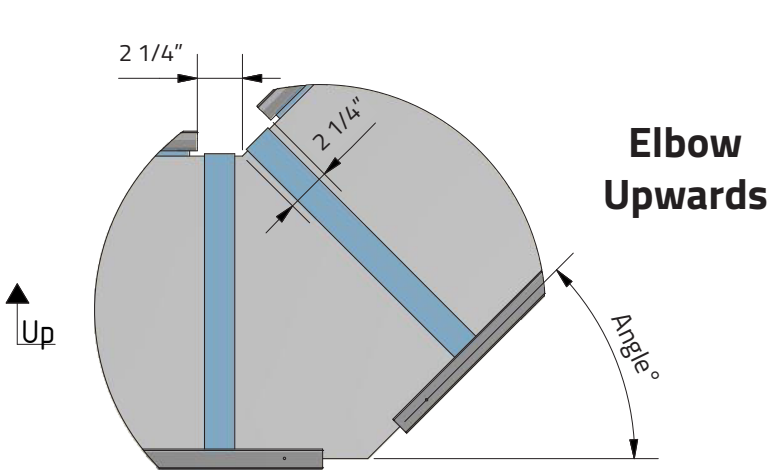

- L = Duct length
- LS = Length socket
- Ø = Socket diameter
- H = Height
- W = Width
- O = Offset
- A = Distance socket 1
- B = Distance socket 2

Feed cord through hole. Pull/push the duct along the rails until reaching the end section. Tighten the set screw with an Allen key (not included).

D-Safetrack for 1/4 Rd KE-Interior System (Plenum)

QS-0007-US-02

D-Safetrack for 1/4 Rd KE-Interior System (Mitered Elbow)

QS-0008-US-02

See delivery note for specific angle

D-Safetrack for 1/4 Rd KE-Interior System (Mitered Elbow 90°)

QS-0009-US-02

**Elbow
Right/Left**

**Elbow
Downwards**

**Elbow
Upwards**

D-Safetrack for 1/4 Rd KE-Interior System (Service Zipper)

QS-0010-US-02

D-Safetrack 1/4 Rd Duct with Service Zipper

D-Safetrack 1/4 Rd Duct with Zipper