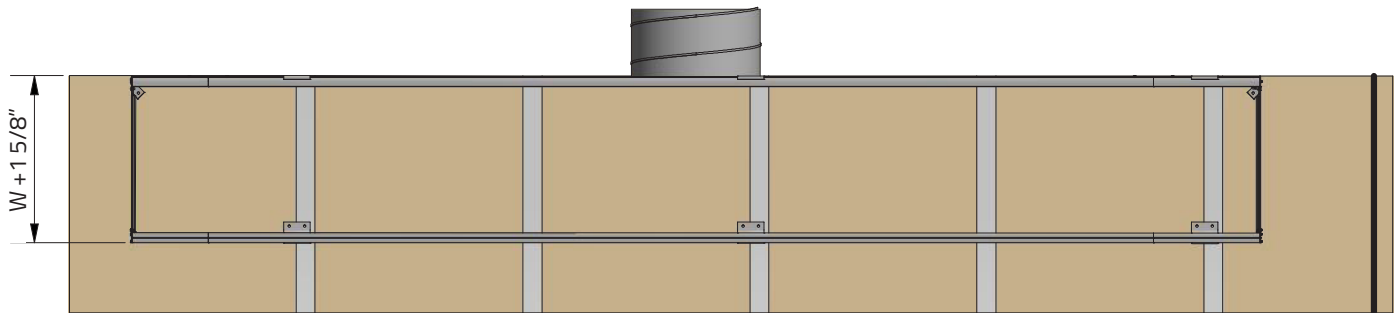

D-Safetrack for 1/4 Rd KE-Interior System

QS-0003-US-02

D-Safetrack for 1/4 Rd KE-Interior System (SafeCeil)

QS-0004-US-03

- L = Duct length
- LS = Length socket
- Ø = Socket diameter
- H = Height
- W = Width
- O = Offset
- A = Distance socket 1
- B = Distance socket 2

D-Safetrack for 1/4 Rd KE-Interior System (Inlet Options)

QS-0005-US-02

D-Safetrack for 1/4 Rd KE-Interior System (Rail Assembly)

QS-0006-US-03

If it is possible to mount the socket above a false ceiling, a zipper near the socket on the duct is not necessary.

If mounting of the socket must be done from inside the space you must place at least 1 zipper close to the socket. Otherwise a service zipper must be placed in the arc of the duct.

Fasten inner corner of rail to wall or ceiling with at least one screw.