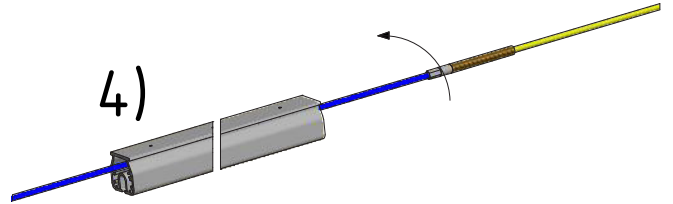

Safetrack, KE-SRD 25
OS-0013-US-02

With or without zipper

Safetrack Duct Arch

05-0016-US-02

Safetrack MountEasy One End

05-0018-US-02

Safetrack MountEasy Two End

05-0019-US-02