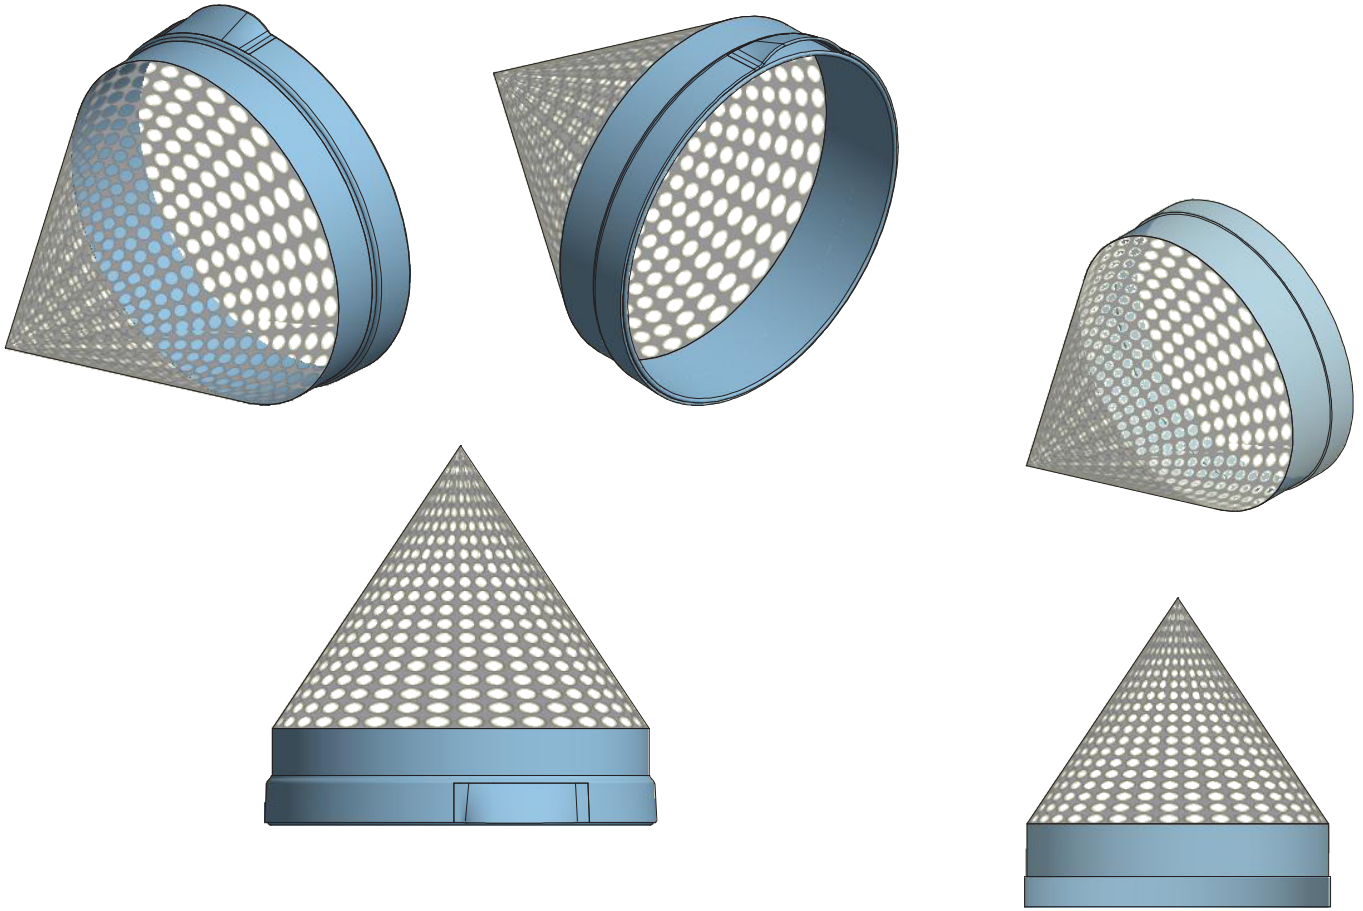

Safetrack, KE-SRD 25
OS-0013-US-02

With or without zipper

Safetrack Duct Arch

05-0016-US-02

Safetrack MountEasy One End

05-0018-US-02

Safetrack MountEasy Two End

05-0019-US-02