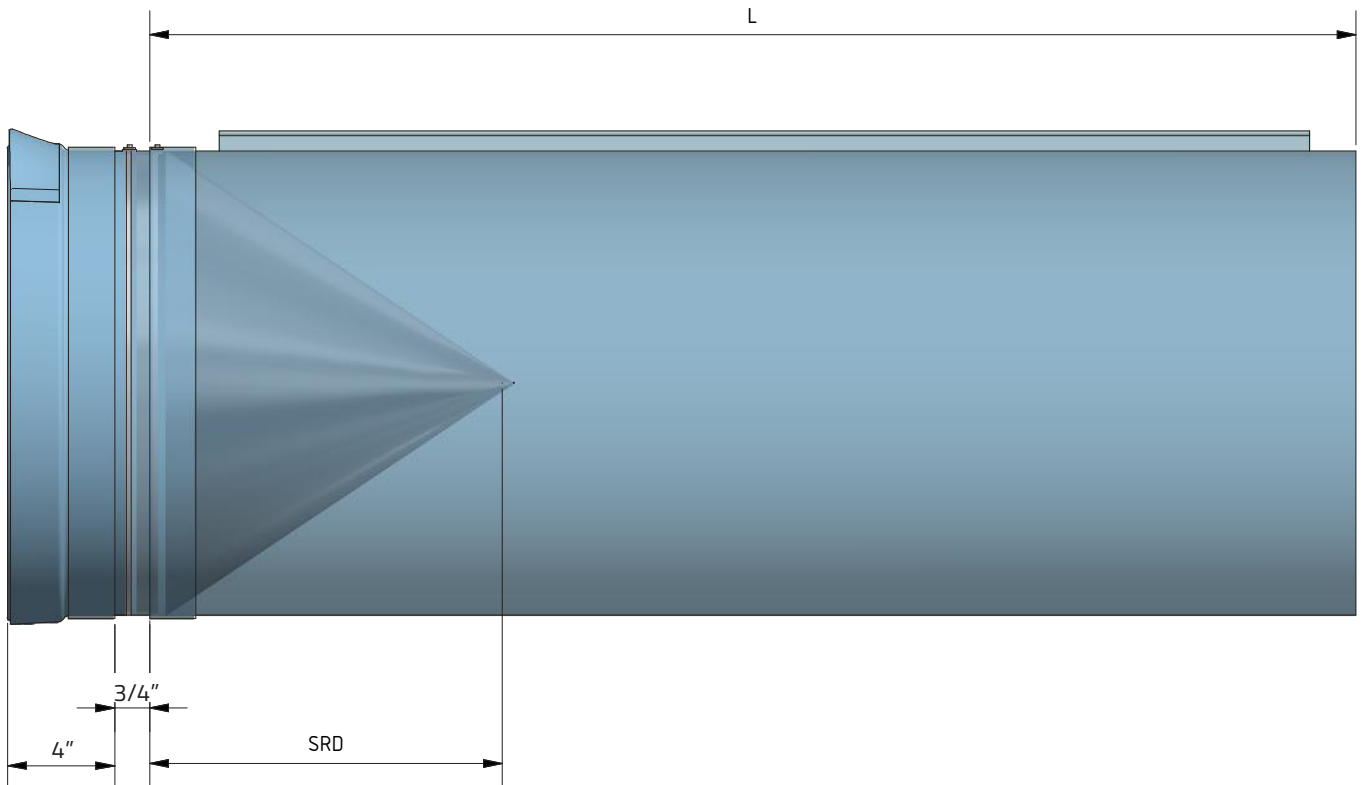

Safetrack, KE-SRD 25
OS-0013-US-02

With or without zipper

Safetrack Duct Arch

05-0016-US-02

Safetrack MountEasy One End

05-0018-US-02

Safetrack MountEasy Two End

05-0019-US-02