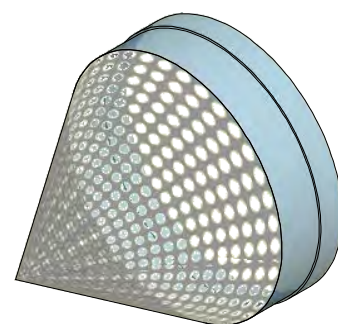

# Safetrack, KE-SRD 25

OS-0013-GB-03

With or without zipper

# Safetrack MountEasy One End

05-0018-GB-03