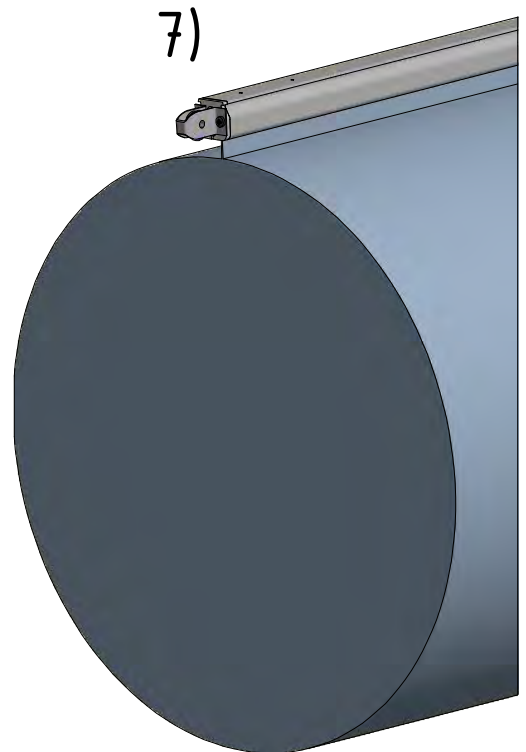

# Safetrack, KE-SRD 25

OS-0013-GB-03

With or without zipper

# Safetrack MountEasy One End

05-0018-GB-03