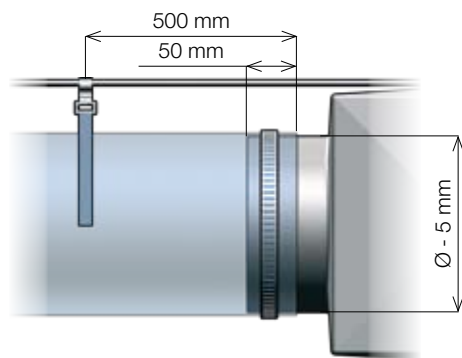

## Triple suspension

KE Fibertec suggest that double wire suspension be used for diameters of more than Ø 630 mm. For very large ducts triple wire suspension is suggested.

Wire is supplied 3 m longer than the duct. For ducts exceeding 17 m 2 turnbuckles per wire are included.

WireStrap-Ups to the ceiling as standard are supplied in 1 m lengths. Different wire lengths are available upon request.

Not included in the delivery: Screws/hooks for ceiling and wall attachment.