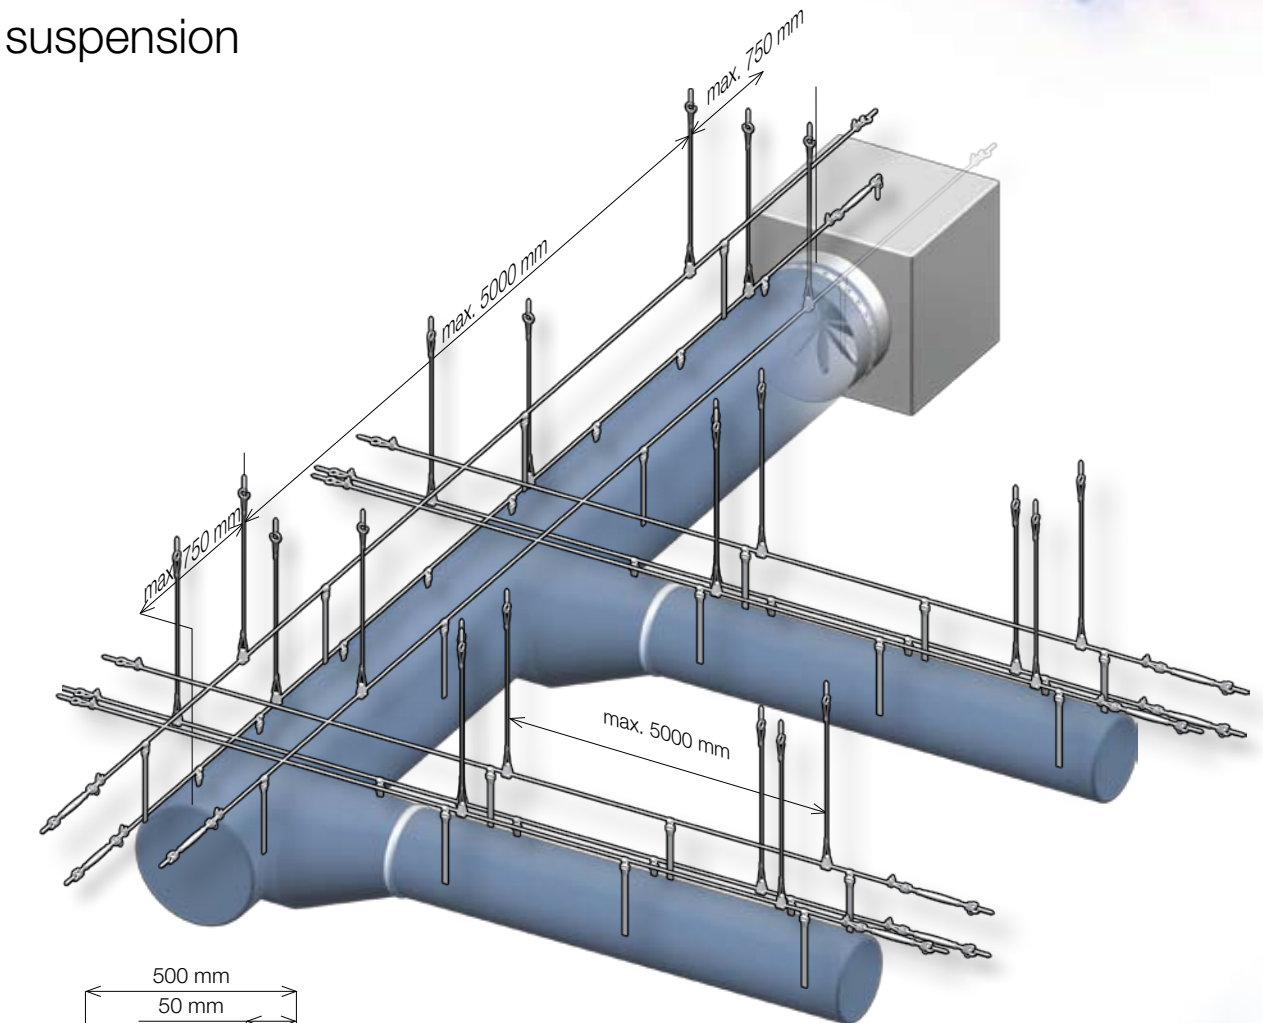

## Triple suspension

KE Fibertec suggest that double wire suspension be used for diameters of more than Ø 630 mm. For very large ducts triple wire suspension is suggested.

Wire is supplied 3 m longer than the duct. For ducts exceeding 17 m 2 turnbuckles per wire are included.

WireStrap-Ups to the ceiling as standard are supplied in 1 m lengths. Different wire lengths are available upon request.

Not included in the delivery: Screws/hooks for ceiling and wall attachment.