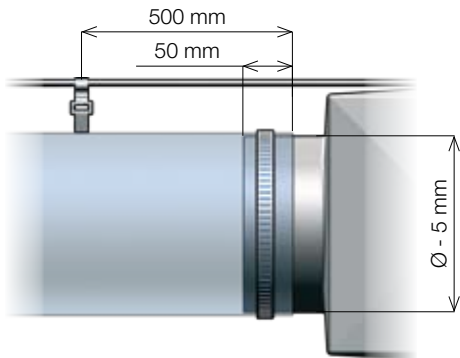

Wire Single suspension

Ceiling attachment (hook or similar)
(not included)

Crimp (fixed)

WireStrap-Up (Ø 3 mm, std. 1 m)

Crimp (loose - adjustable)

Turning clip

Horizontal wire (Ø 4 mm)

KE-clip

Wire lock nut

Turnbuckle

-----KE-Textile duct

-----Wall attachment
(hook or similar)
(not included)

KE Fibertec suggest that a single wire is used for diameters up to Ø 630 mm. For larger ducts double wire suspension is suggested.

Wire is supplied 3 m longer than duct. For ducts exceeding 17 m 2 turnbuckles per wire are supplied.

WireStrap-Ups to the ceiling as standard are supplied in 1 m lengths. Different wire lengths are available upon request.