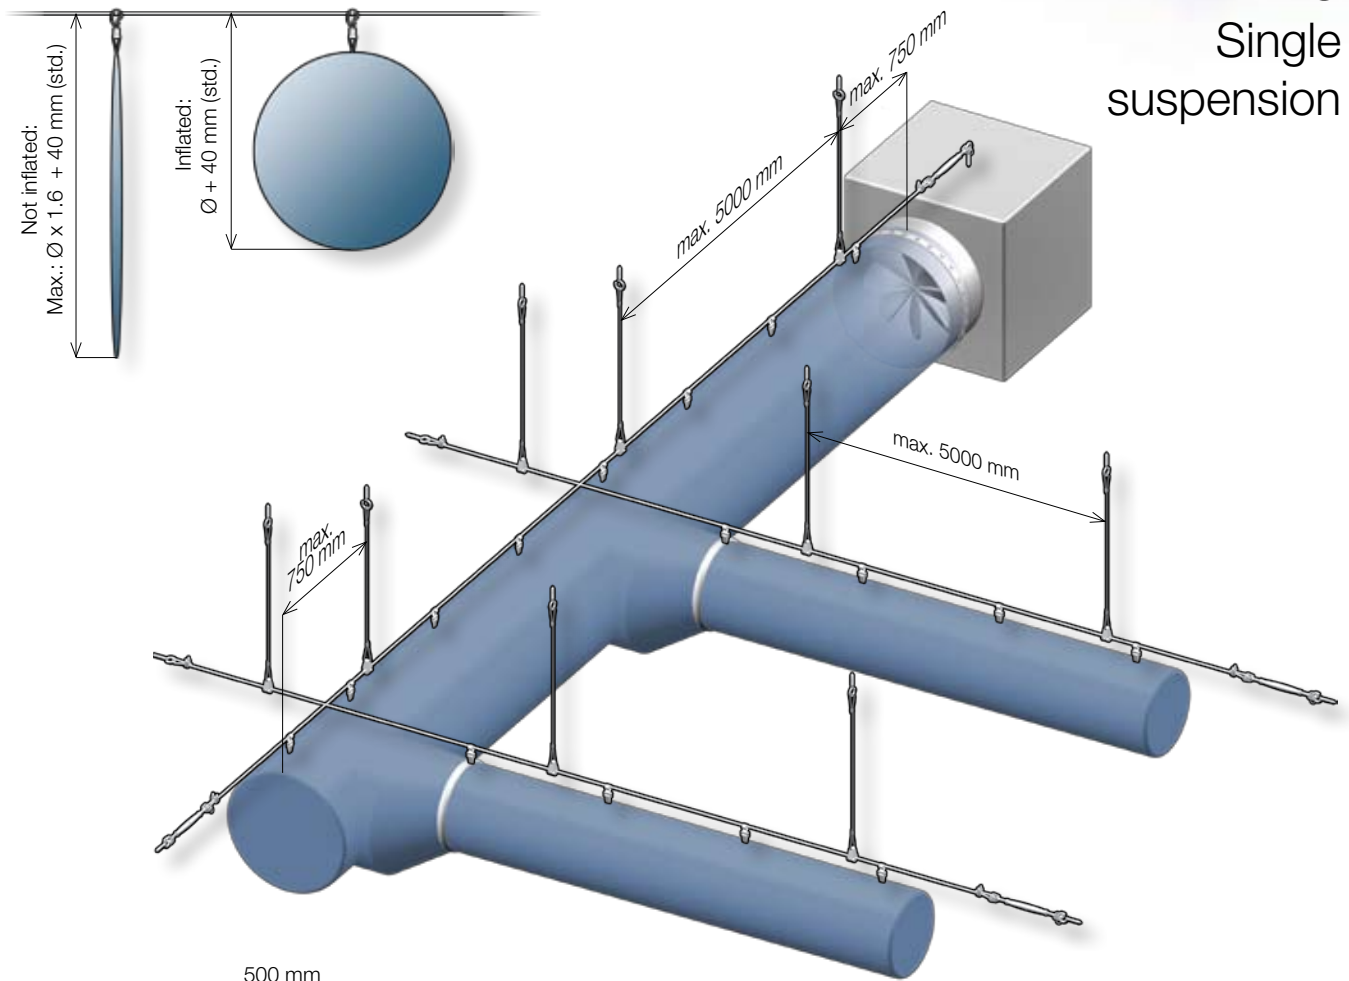

Wire Single suspension

Ceiling attachment (hook or similar)
(not included)

Crimp (fixed)

WireStrap-Up (Ø 3 mm, std. 1 m)

Crimp (loose - adjustable)

Turning clip

Horizontal wire (Ø 4 mm)

KE-clip

Wire lock nut

Turnbuckle

-----KE-Textile duct

-----Wall attachment
(hook or similar)
(not included)

KE Fibertec suggest that a single wire is used for diameters up to Ø 630 mm. For larger ducts double wire suspension is suggested.

Wire is supplied 3 m longer than duct. For ducts exceeding 17 m 2 turnbuckles per wire are supplied.

WireStrap-Ups to the ceiling as standard are supplied in 1 m lengths. Different wire lengths are available upon request.