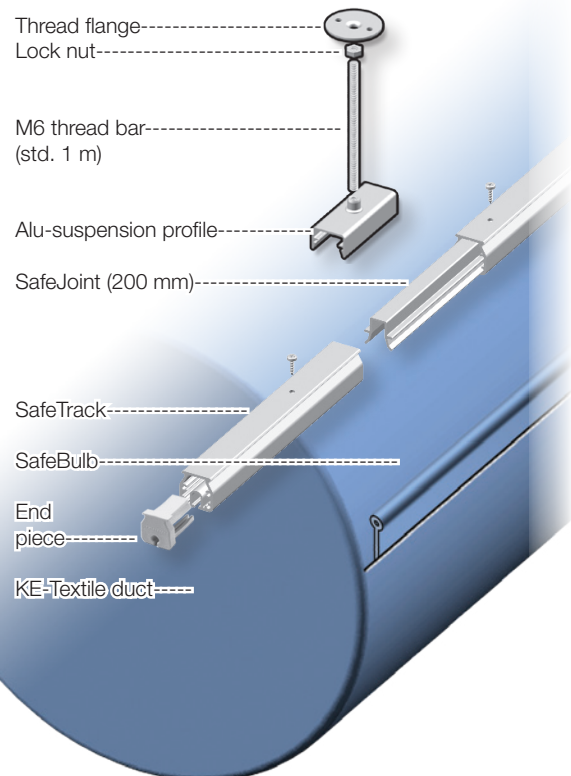

SafeTrack

Triple suspension
3, 9 & 12 o'clock attachment

The SafeTrack is supplied in cut lengths to match the textile duct and is packed with the necessary components and marked individually with exact indication of placement.

KE Fibertec recommend triple-suspended SafeTrack for ducts exceeding \varnothing 1200 mm. For ducts exceeding \varnothing 1200 mm the SafeStrap-Up is recommended (see alternative suspensions).

Thread bars for the ceiling are as standard supplied in 1 m length. Different lengths are available upon request.

Not included in the delivery: Screws for ceiling attachment.