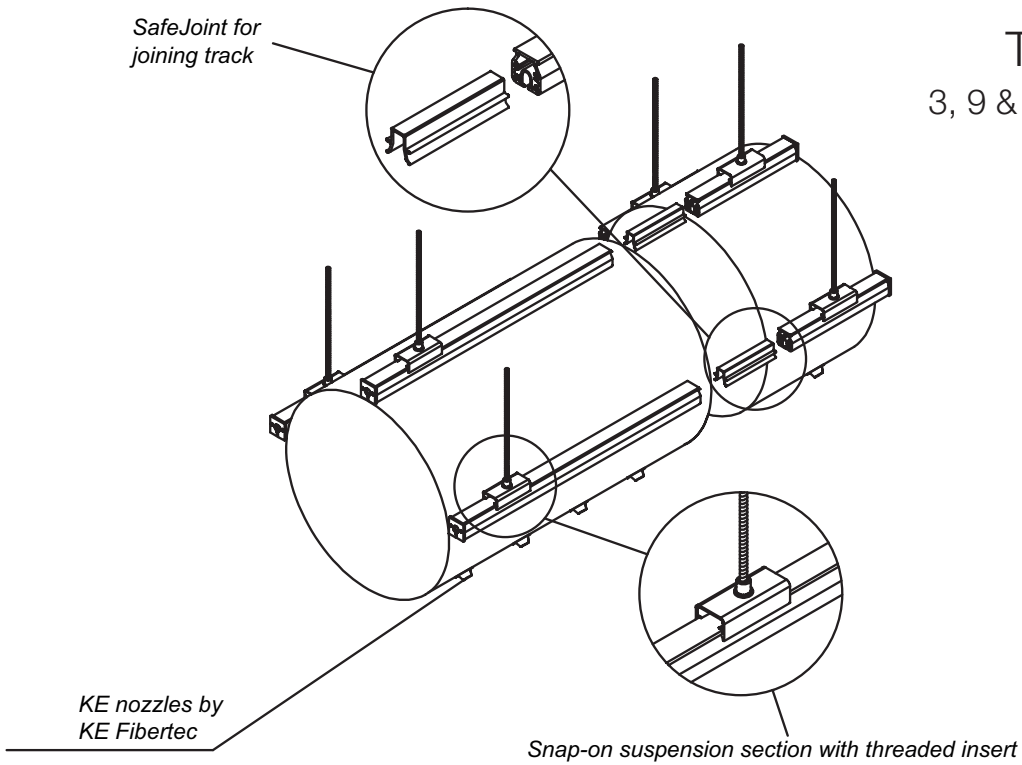

SafeTrack

Triple suspension
3, 9 & 12 o'clock attachment

The SafeTrack is supplied in cut lengths to match the textile duct and is packed with the necessary components and marked individually with exact indication of placement.

KE Fibertec recommend triple-suspended SafeTrack for ducts exceeding \varnothing 1200 mm. For ducts exceeding \varnothing 1200 mm the SafeStrap-Up is recommended (see alternative suspensions).

Thread bars for the ceiling are as standard supplied in 1 m length. Different lengths are available upon request.