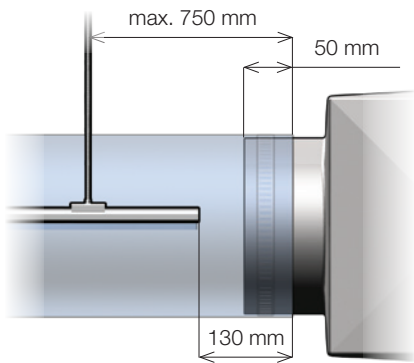

SafeTrack

Triple suspension
3, 9 & 12 o'clock attachment

The SafeTrack is supplied in cut lengths to match the textile duct and is packed with the necessary components and marked individually with exact indication of placement.

KE Fibertec recommend triple-suspended SafeTrack for ducts exceeding \varnothing 1200 mm. For ducts exceeding \varnothing 1200 mm the SafeStrap-Up is recommended (see alternative suspensions).

Thread bars for the ceiling are as standard supplied in 1 m length. Different lengths are available upon request.