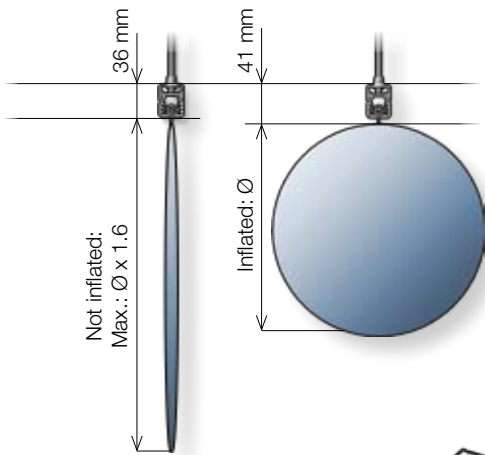

## Single suspension

The SafeTrack is supplied in cut lengths to match the textile duct and is packed with the necessary components and marked individually with exact indication of placement.

KE Fibertec recommend single-suspended SafeTrack for ducts up to Ø 900 mm.

Thread bars as standard are supplied in 1 m lengths. Different lengths are available upon request.

Not included in the delivery: Screws for ceiling attachment.