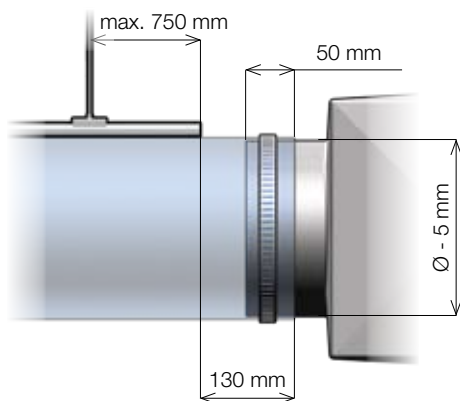

## Single suspension

The SafeTrack is supplied in cut lengths to match the textile duct and is packed with the necessary components and marked individually with exact indication of placement.

KE Fibertec recommend single-suspended SafeTrack for ducts up to Ø 900 mm.

Thread bars as standard are supplied in 1 m lengths. Different lengths are available upon request.

Not included in the delivery: Screws for ceiling attachment.