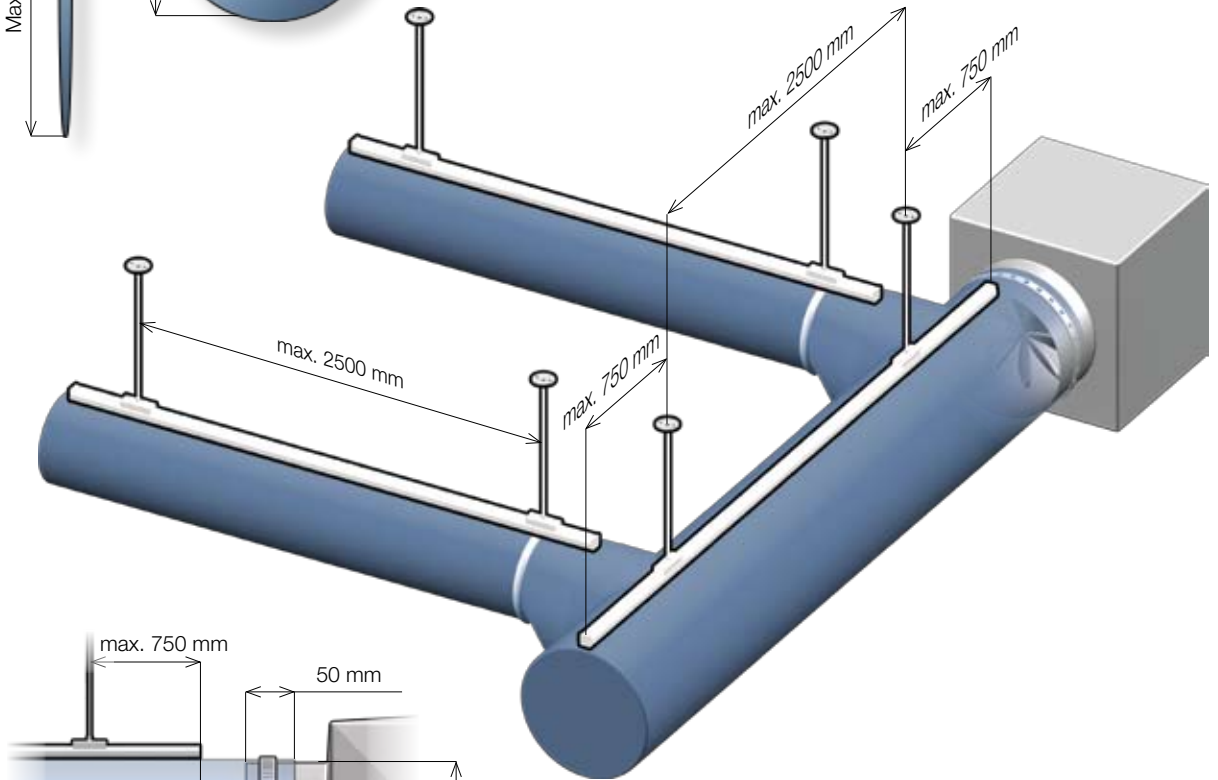

## Single suspension

The SafeTrack is supplied in cut lengths to match the textile duct and is packed with the necessary components and marked individually with exact indication of placement.

KE Fibertec recommend single-suspended SafeTrack for ducts up to Ø 900 mm.

Thread bars as standard are supplied in 1 m lengths. Different lengths are available upon request.

Not included in the delivery: Screws for ceiling attachment.