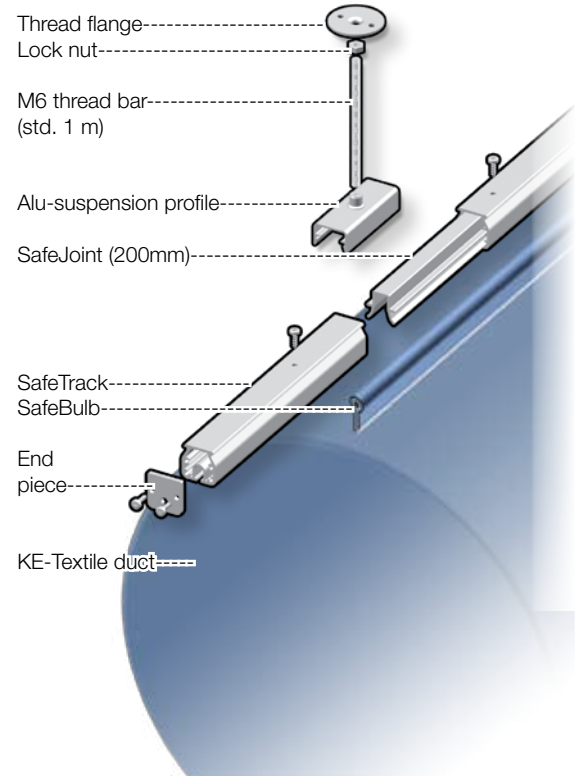

# SafeTrack

## Single suspension

The SafeTrack is supplied in cut lengths to match the textile duct and is packed with the necessary components and marked individually with exact indication of placement.

KE Fibertec recommend single-suspended SafeTrack for ducts up to Ø 900 mm.

Thread bars as standard are supplied in 1 m lengths. Different lengths are available upon request.

Not included in the delivery: Screws for ceiling attachment.