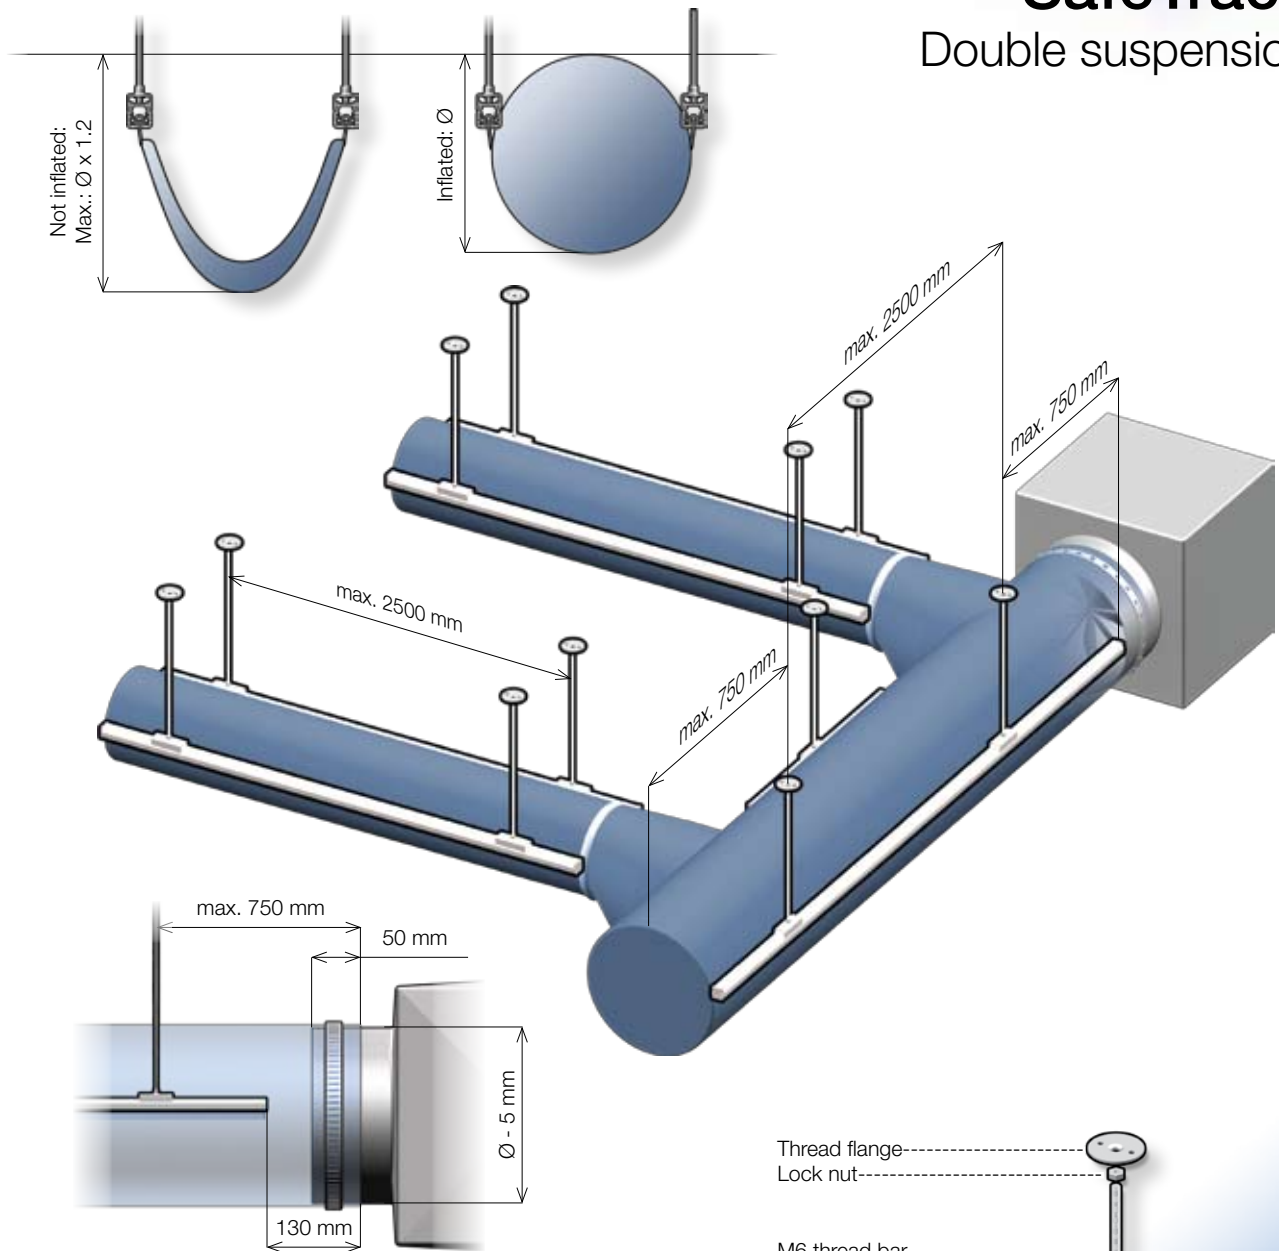

## Double suspension

The SafeTrack is supplied in cut lengths to match the textile duct and is packed with the necessary components and marked individually with exact indication of placement.

KE Fibertec recommend double-suspended SafeTrack for ducts exceeding  $\varnothing$  900 mm. For ducts exceeding  $\varnothing$  900 mm the SafeStrap-Up is recommended (see alternative suspensions).

Thread bars for the ceiling are as standard supplied in 1 m length. Different lengths are available upon request.

Not included in the delivery: Screws for ceiling attachment.