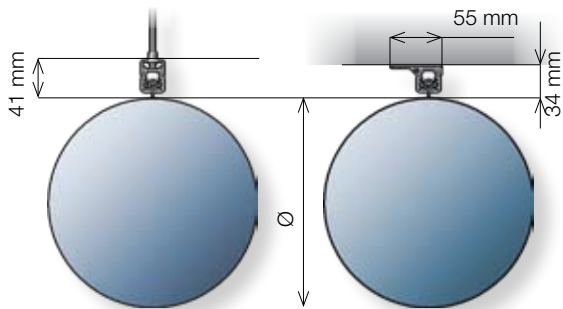

SafeTrack

Alternative suspensions

SafeTrack is clicked directly into the **SafeCeil** for convenience and is designed for mounting the textile duct close to the ceiling.

Max. span between supports is 2 m.

SafeThread as standard is supplied with 1 m thread bar with expansion bolt for concrete og bolt screw for wood fixing.

Also available in stainless steel AISI 304 or AISI 316.

Max. span between supports is 2.5 m.

SafeStrap-Up as standard is supplied with 1 m Ø 22 mm aluminium tube and top flange.

Recommended for textile ducts in $\text{Ø} > 900 \text{ mm}$ or for applications requiring long suspension systems.

Also available in 0.5 m, 1.5 m and 2 m length.

Max. span between supports is 2.5 m.

SafeWire Strap-Up as standard is supplied with 1 m wire with loop to be attached to a hook in the ceiling (not included).

Also available in 2 m length.

Max. span between supports is 2.5 m.