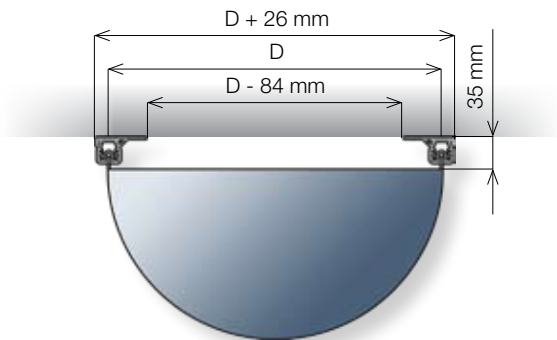

D-SafeTrack

SafeCeil standard suspension

Alternative inlet options are available.
Please contact KE Fibertec for more details.

The D-SafeTrack is supplied in cut lengths to match the textile duct and is packed with the necessary components and marked individually with exact indication of placement.

KE Fibertec suggest the D-SafeTrack for KE-Interior® systems exceeding D 800 mm or for industrial applications where the ceiling material is unknown. The D-SafeTrack is the optimum solution where KE-Interior® systems are mounted below the ceiling surface (see alternative suspensions).