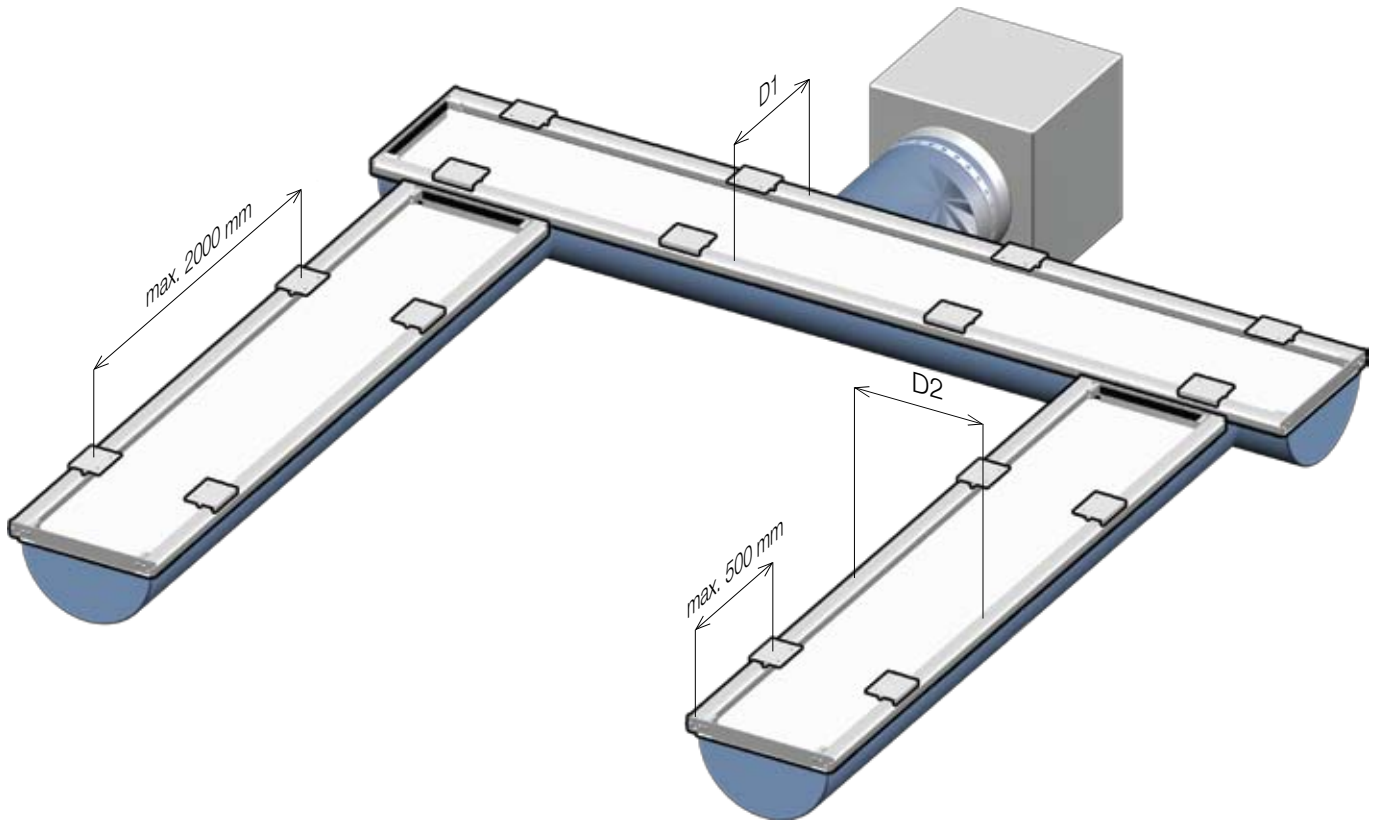

D-SafeTrack

SafeCeil standard suspension

Alternative inlet options are available.
Please contact KE Fibertec for more details.

The D-SafeTrack is supplied in cut lengths to match the textile duct and is packed with the necessary components and marked individually with exact indication of placement.

KE Fibertec suggest the D-SafeTrack for KE-Interior® systems exceeding D 800 mm or for industrial applications where the ceiling material is unknown. The D-SafeTrack is the optimum solution where KE-Interior® systems are mounted below the ceiling surface (see alternative suspensions).