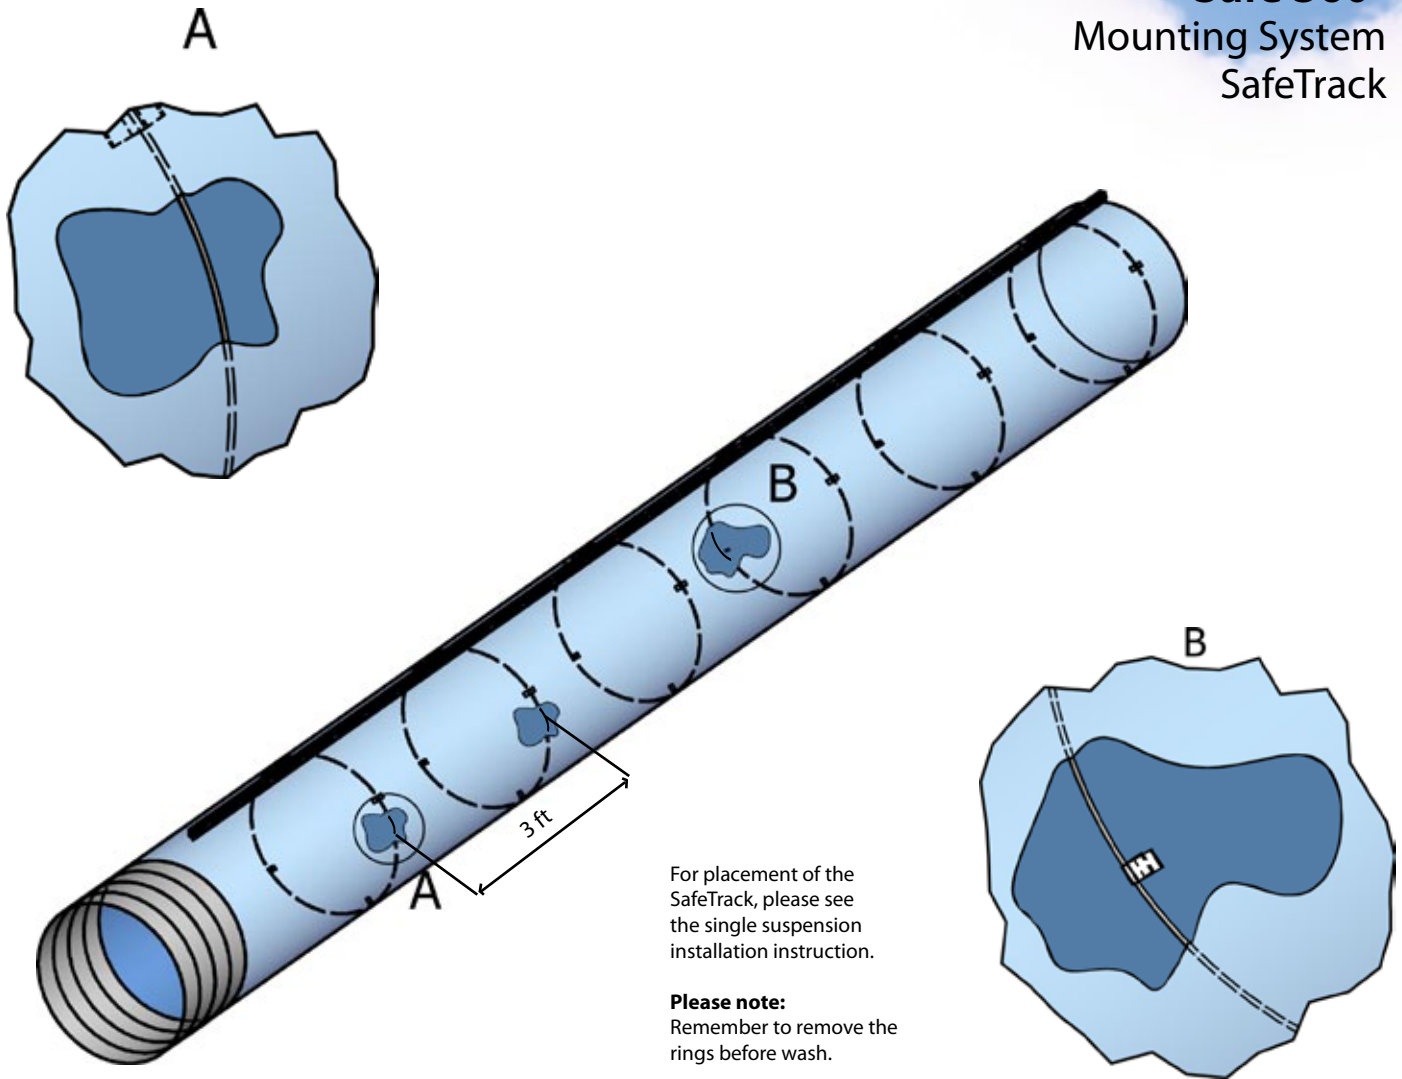

SafeTrack

Single suspension

The SafeTrack is supplied in cut lengths to match the textile duct and is packed with the necessary components and marked individually with exact indication of placement.

KE Fibertec recommend single-suspended SafeTrack for ducts up to Ø 36".

Thread bars as standard are supplied in 39" lengths. Different lengths available on request.

Not included in the delivery: Screws for ceiling attachment.

Safe 360°
Mounting System
SafeTrack

YouTube™

KE Fibertec

The Safe 360° concept consists of stainless steel rings placed internally in the fabric duct for every 3 ft (A). Ring size is 1/8" for duct diameters 8" to 24" and 5/32" for duct diameters 26" to 36". The rings are preinstalled from the factory, however, for sizes >20" installation must be done on site.

Max. span between supports is 6'6".

SafeThread as standard is supplied with 39" thread bar with expansion bolt for concrete or bolt screw for wood fixing.

Also available in stainless steel AISI 304 or AISI 316.