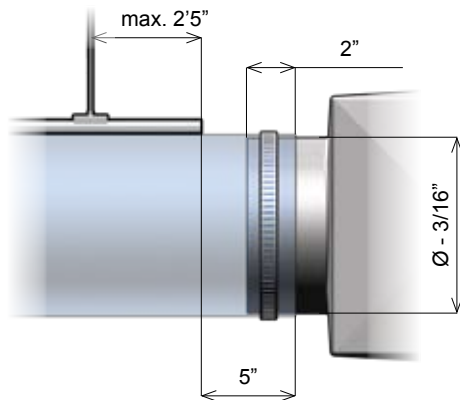

SafeTrack

Single suspension

The SafeTrack is supplied in cut lengths to match the textile duct and is packed with the necessary components and marked individually with exact indication of placement.

KE Fibertec recommend single-suspended SafeTrack for ducts up to Ø 36".

Thread bars as standard are supplied in 39" lengths. Different lengths available on request.

Not included in the delivery: Screws for ceiling attachment.

Safe 360°
Mounting System
SafeTrack

YouTube™

KE Fibertec

The Safe 360° concept consists of stainless steel rings placed internally in the fabric duct for every 3 ft (A). Ring size is 1/8" for duct diameters 8" to 24" and 5/32" for duct diameters 26" to 36". The rings are preinstalled from the factory, however, for sizes >20" installation must be done on site.

Max. span between supports is 6'6".

SafeThread as standard is supplied with 39" thread bar with expansion bolt for concrete or bolt screw for wood fixing.

Also available in stainless steel AISI 304 or AISI 316.