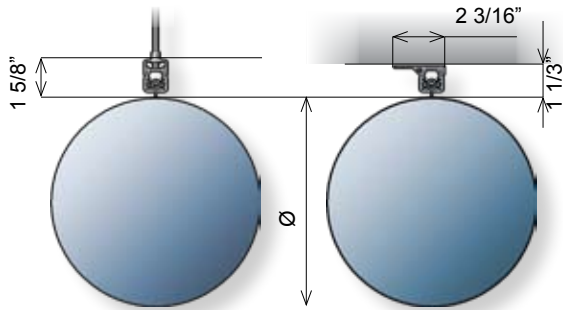

SafeTrack

Alternative suspensions