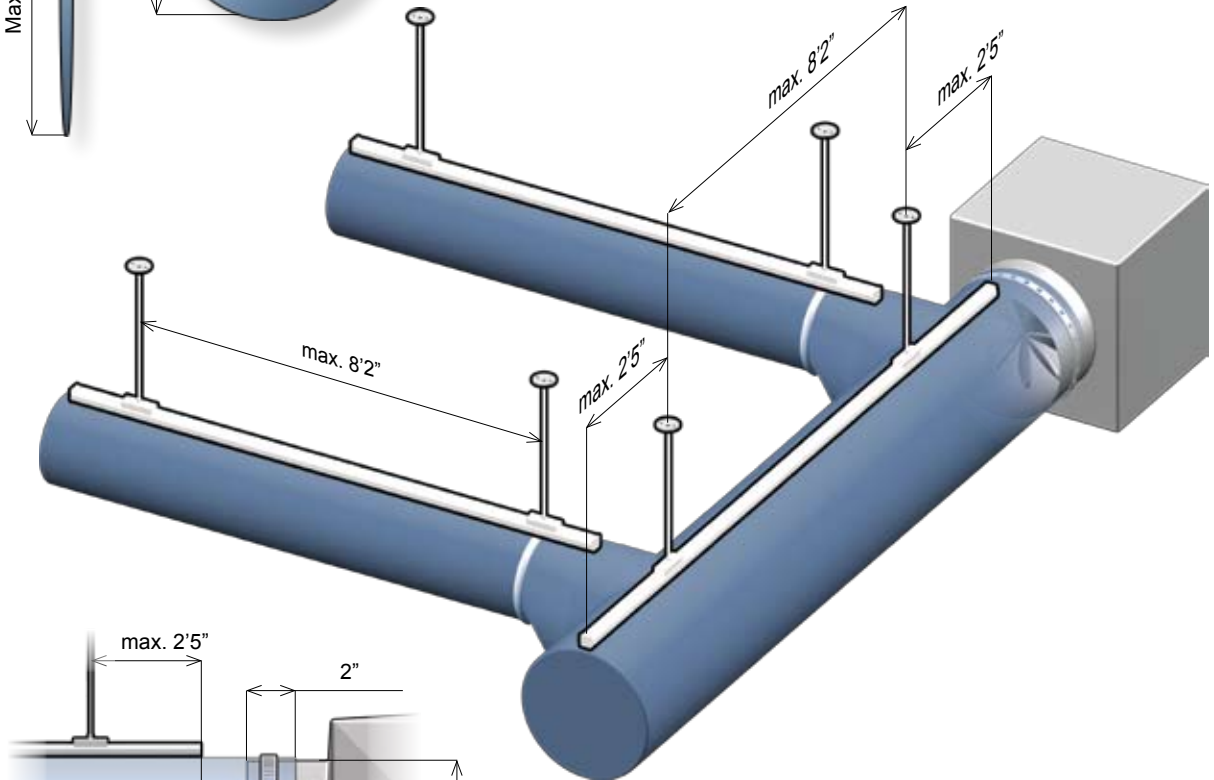

SafeTrack

Single suspension

The SafeTrack is supplied in cut lengths to match the textile duct and is packed with the necessary components and marked individually with exact indication of placement.

KE Fibertec recommend single-suspended SafeTrack for ducts up to Ø 36".

Thread bars as standard are supplied in 39" lengths. Different lengths available on request.

Not included in the delivery: Screws for ceiling attachment.

Safe 360°
Mounting System
SafeTrack

YouTube™

KE Fibertec

The Safe 360° concept consists of stainless steel rings placed internally in the fabric duct for every 3 ft (A). Ring size is 1/8" for duct diameters 8" to 24" and 5/32" for duct diameters 26" to 36". The rings are preinstalled from the factory, however, for sizes >20" installation must be done on site.

Max. span between supports is 6'6".

SafeThread as standard is supplied with 39" thread bar with expansion bolt for concrete or bolt screw for wood fixing.

Also available in stainless steel AISI 304 or AISI 316.