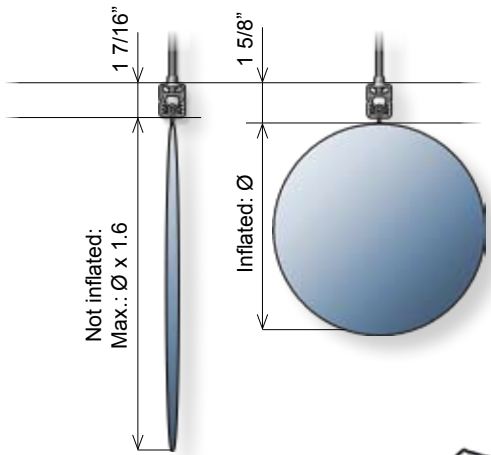

SafeTrack

Single suspension

The SafeTrack is supplied in cut lengths to match the textile duct and is packed with the necessary components and marked individually with exact indication of placement.

KE Fibertec recommend single-suspended SafeTrack for ducts up to Ø 36".

Thread bars as standard are supplied in 39" lengths. Different lengths available on request.

Not included in the delivery: Screws for ceiling attachment.

Safe 360°
Mounting System
SafeTrack

YouTube™

KE Fibertec

The Safe 360° concept consists of stainless steel rings placed internally in the fabric duct for every 3 ft (A). Ring size is 1/8" for duct diameters 8" to 24" and 5/32" for duct diameters 26" to 36". The rings are preinstalled from the factory, however, for sizes >20" installation must be done on site.

Max. span between supports is 6'6".

SafeThread as standard is supplied with 39" thread bar with expansion bolt for concrete or bolt screw for wood fixing.

Also available in stainless steel AISI 304 or AISI 316.