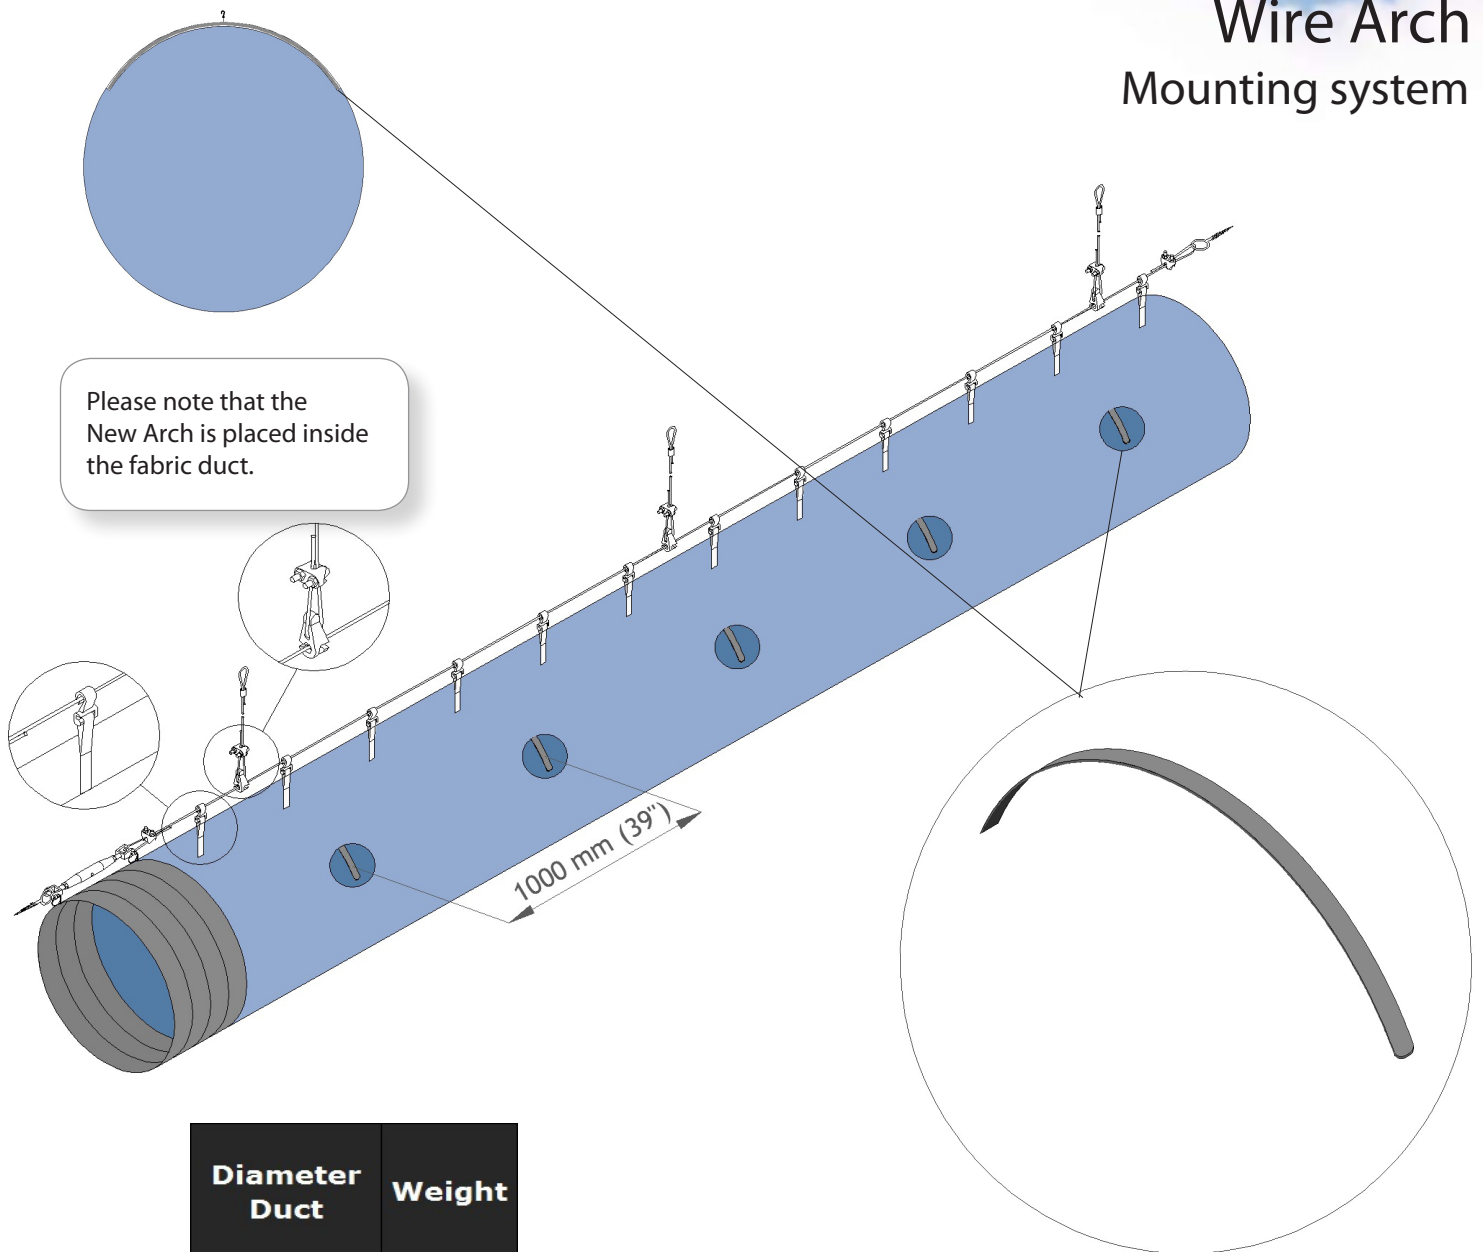

Wire Arch Mounting system

Diameter Duct	Weight
[Inch]	[oz]
16	3,7
18	4,2
20	4,7
22	5,2
24	5,7
26	6,2
28	6,7
30	7,2
32	7,7
34	8,2
36	8,7
38	9,2
40	9,7
42	10,2
44	10,7
46	11,2
48	11,7

The New Arch keeps the Textile duct looking inflated even when the air is off and makes for an aesthetically appealing installation.

The unique New Arch is constructed in a way, so that the Arch easily can slide into the premade pocket inside the duct, without using any tools.

Inflation "popping" in the Textile duct caused by the initial Air Handler start up can be reduced by using the New Arch.