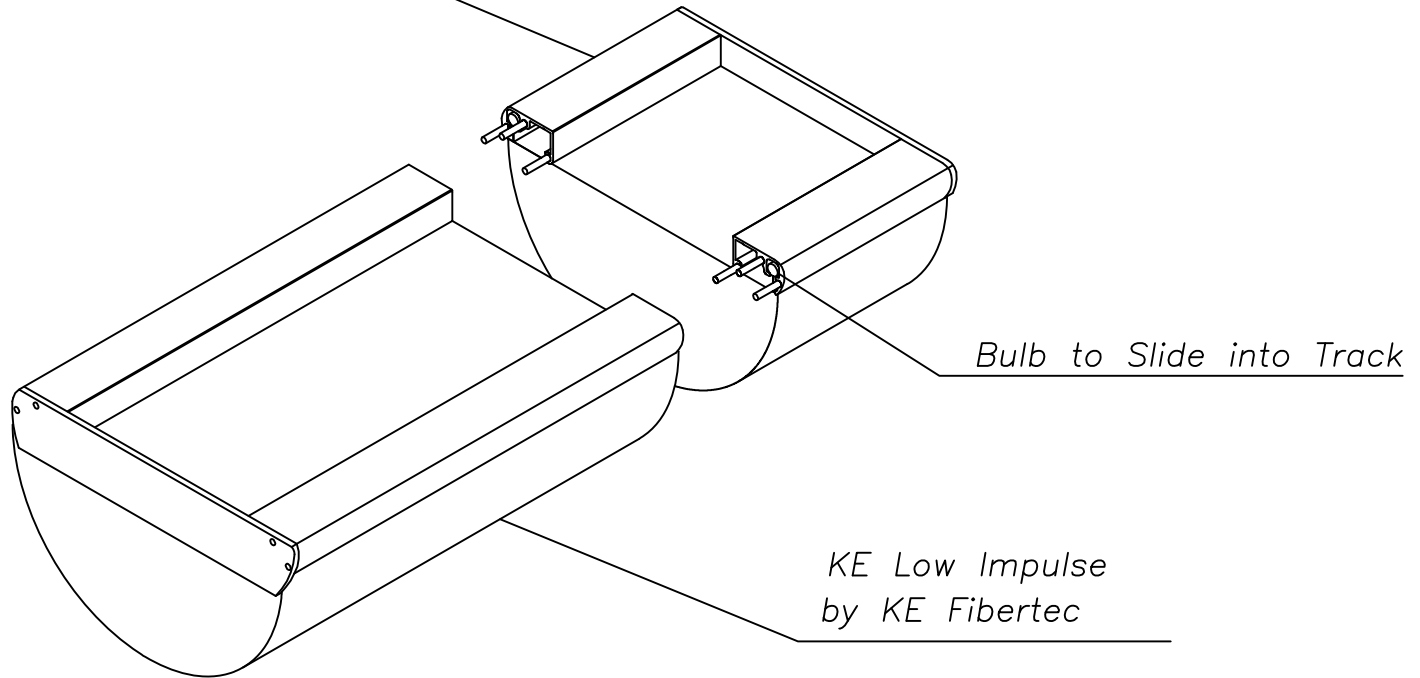

Aluminum Flush Mount Track

Bulb to Slide into Track

KE Low Impulse
by KE Fibertec

**D-Lite Alu Suspension for
KE Fibertec Half-Round Fabric Ducts**