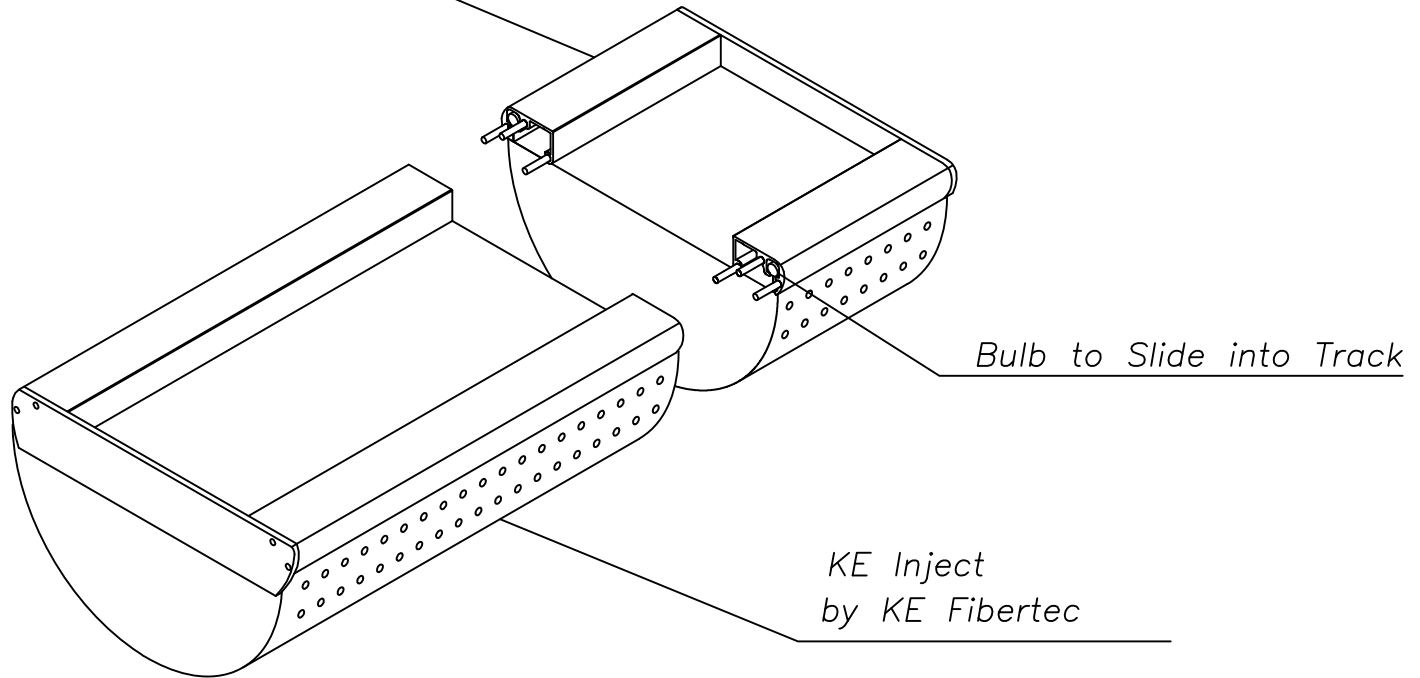

Aluminum Flush Mount Track

Bulb to Slide into Track

KE Inject
by KE Fibertec

**D-Lite Alu Suspension for
KE Fibertec Half-Round Fabric Ducts**