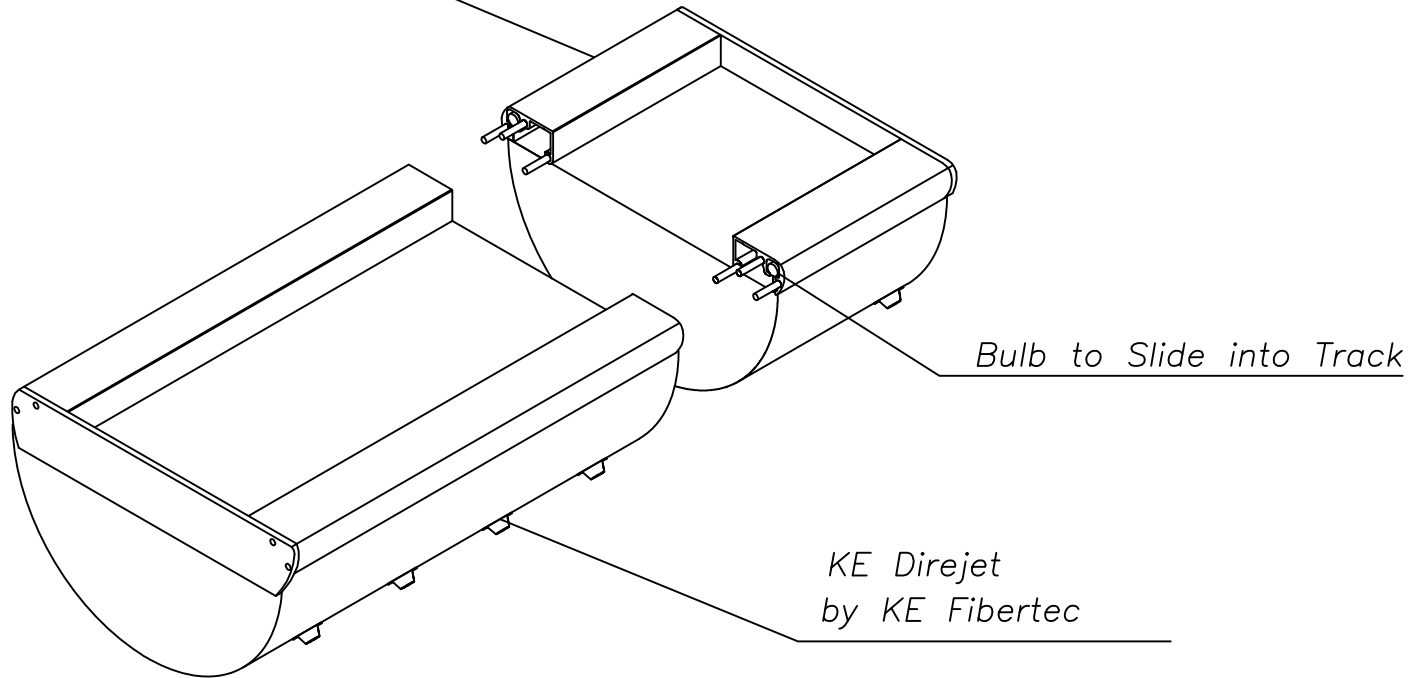

Aluminum Flush Mount Track

Bulb to Slide into Track

KE Direjet
by KE Fibertec

**D-Lite Alu Suspension for
KE Fibertec Half-Round Fabric Ducts**