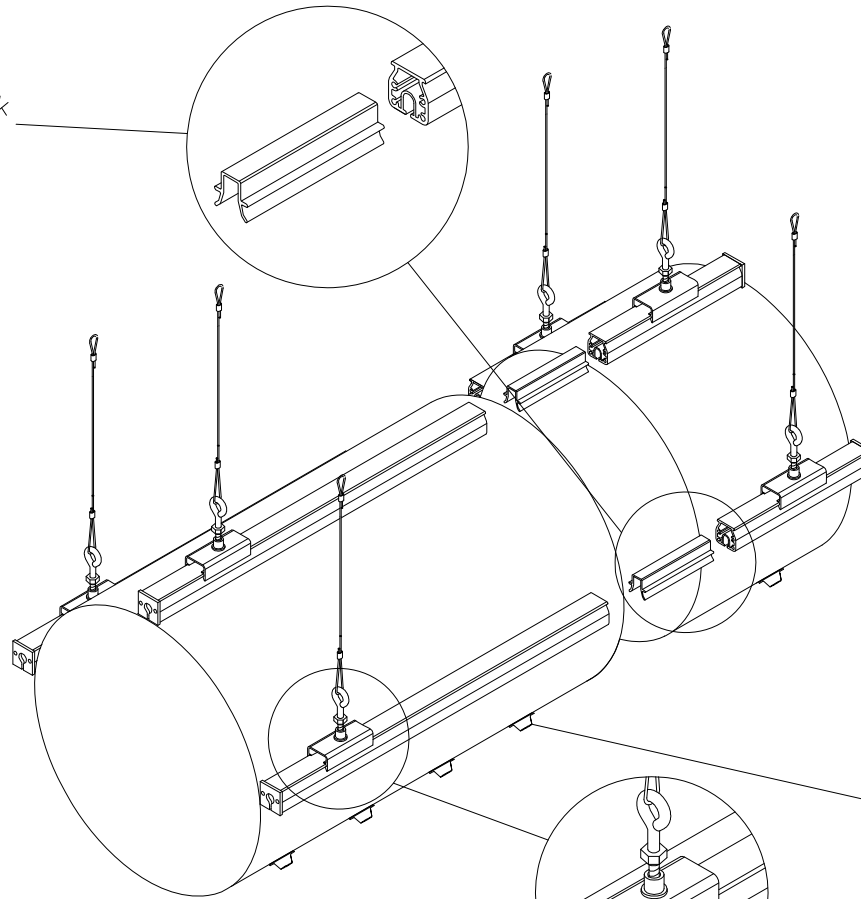

Safejoint for joining track

*KE Direjet
by KE Fibertec*

Snap on suspension section with cable dropper

**Triple Track Suspension Detail
for KE Fibertec Fabric Ducts (3, 9 & 12 O'clock Attachment)**