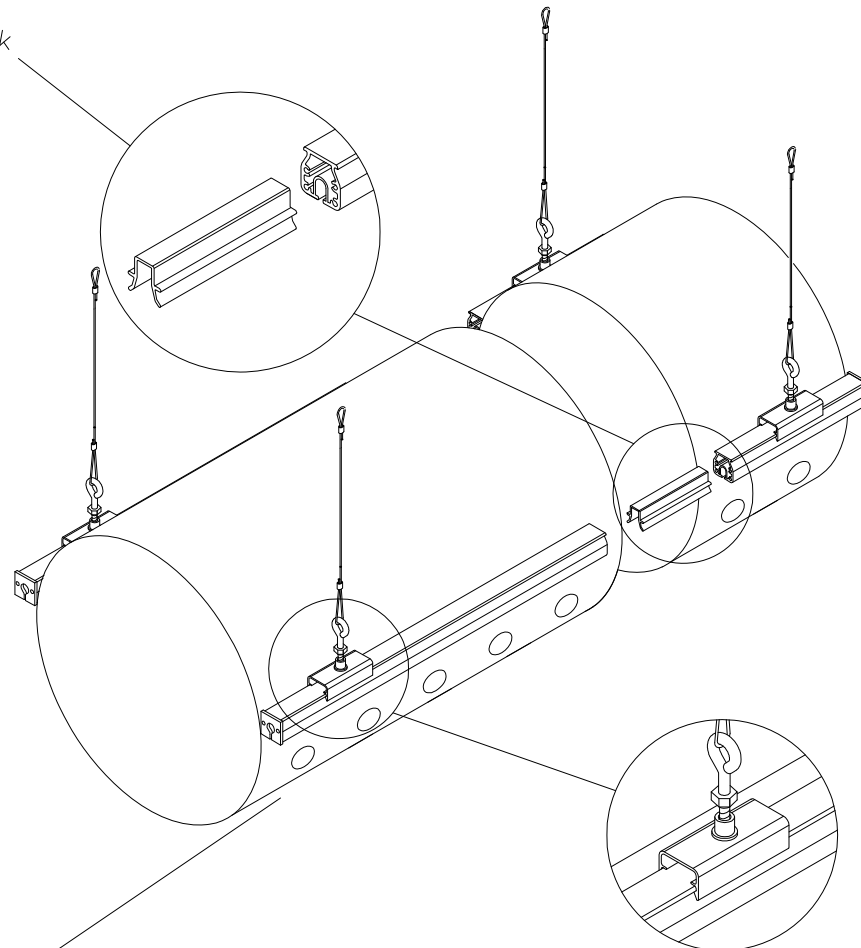

Safejoint for joining track

*KE Inject XL
by KE Fibertec*

Snap on suspension section with cable dropper

**Dual Track Suspension Detail
for Fabric Ducts (3 and 9 o' clock Attachment)**