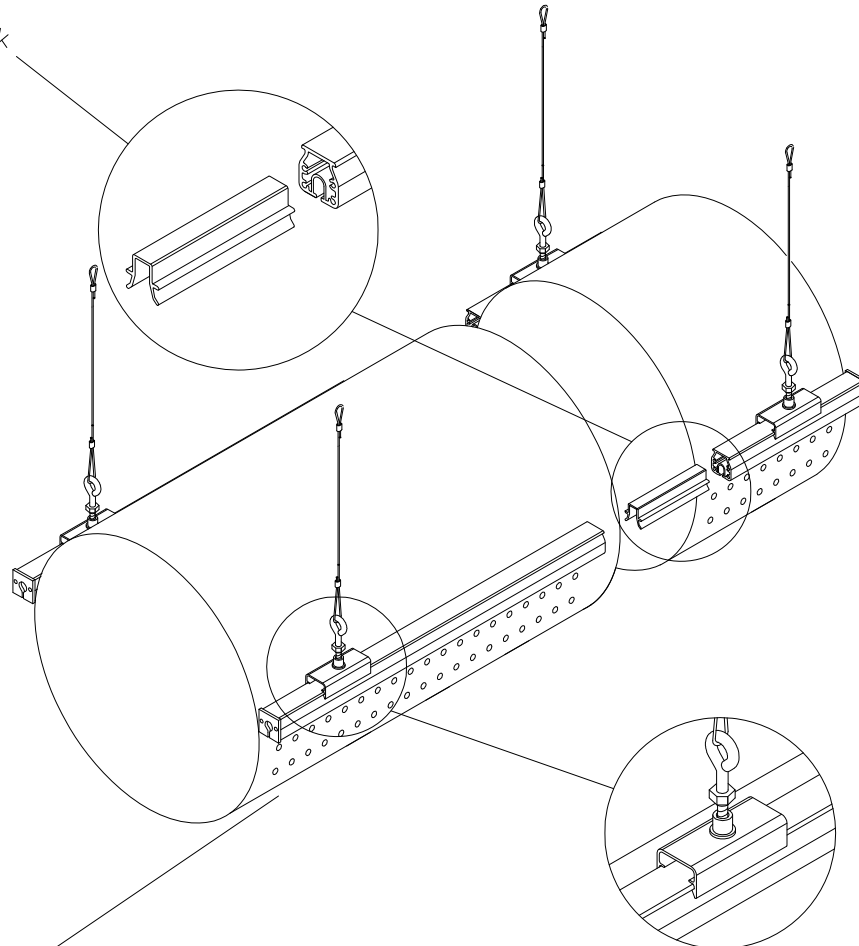

Safejoint for joining track

*KE Inject
by KE Fibertec*

Snap on suspension section with cable dropper

**Dual Track Suspension Detail
for Fabric Ducts (3 and 9 o' clock Attachment)**