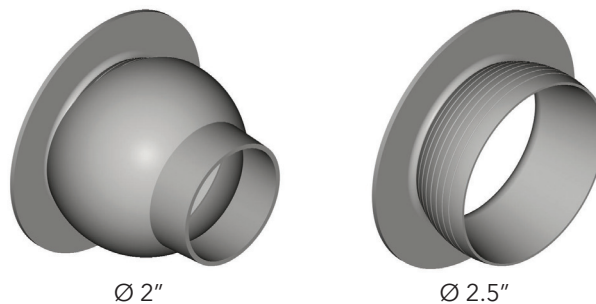

NOZZLES COLORS & SIZES

DIREJET NOZZLES

STANDARD SIZES

AVAILABLE STANDARD COLORS - PANTONE/RAL

CUSTOM COLORS ALSO AVAILABLE (EXTRA COST AND LONGER LEAD TIME APPLY)

DIREJET VARIO NOZZLES

AVAILABLE SIZES

AVAILABLE STANDARD COLORS - PANTONE/RAL