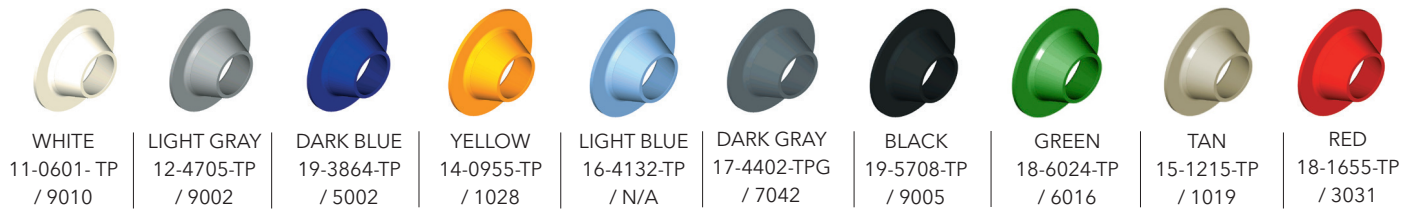

NOZZLES COLORS & SIZES

DIREJET NOZZLES

STANDARD SIZES

AVAILABLE STANDARD COLORS - PANTONE/RAL

CUSTOM COLORS ALSO AVAILABLE (EXTRA COST AND LONGER LEAD TIME APPLY)

DIREJET VARIO NOZZLES

AVAILABLE SIZES

AVAILABLE STANDARD COLORS - PANTONE/RAL