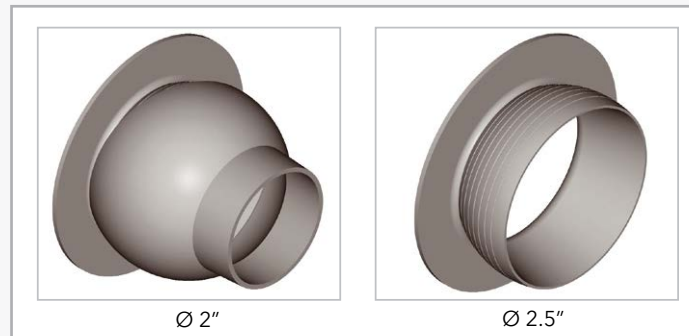

NOZZLES COLORS AND SIZES

DIREJET NOZZLES

AVAILABLE SIZES

AVAILABLE STANDARD COLORS
PANTONE / RAL

Custom colors also available (extra cost and longer lead time apply)

DIREJET VARIO NOZZLES

AVAILABLE SIZES

AVAILABLE STANDARD COLORS
PANTONE / RAL