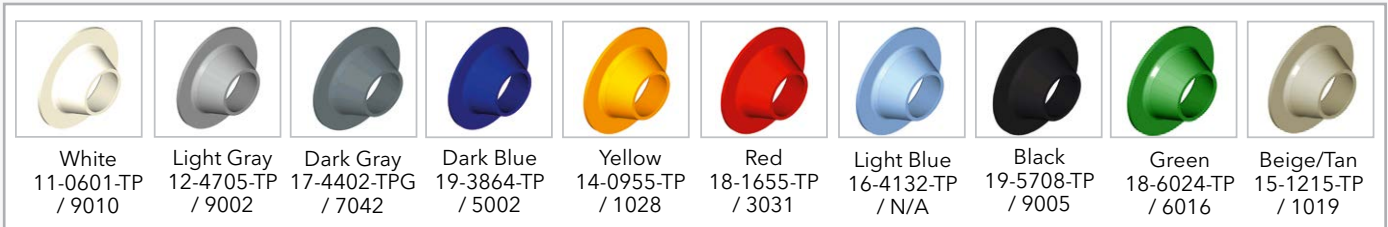

NOZZLES COLORS AND SIZES

DIREJET NOZZLES

AVAILABLE SIZES

AVAILABLE STANDARD COLORS
PANTONE / RAL

Custom colors also available (extra cost and longer lead time apply)

DIREJET VARIO NOZZLES

AVAILABLE SIZES

AVAILABLE STANDARD COLORS
PANTONE / RAL