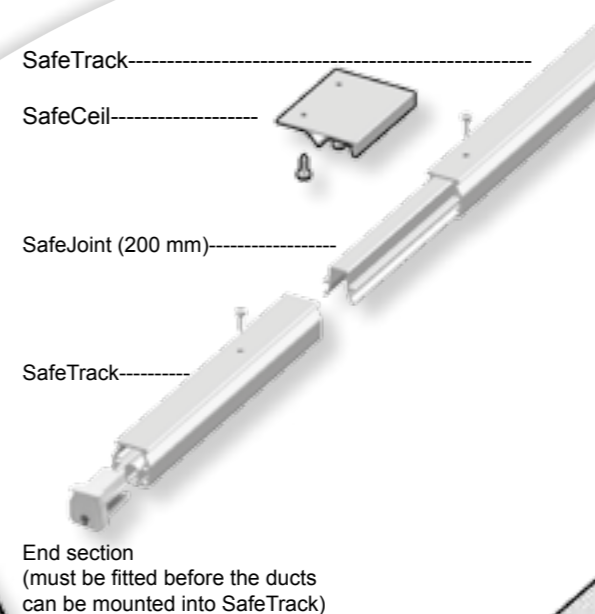

Single Suspension

1 std SafeTrack bulb

SafeCeil

Please find Information on delivery and installation in the box labelled INFO.

Upon assembly, the SafeTrack is clicked into the alu flange.

Alu-rails labelled with a saw symbol do not require further trimming.

0980016-GB

See mounting instruction 0980020 for further details.