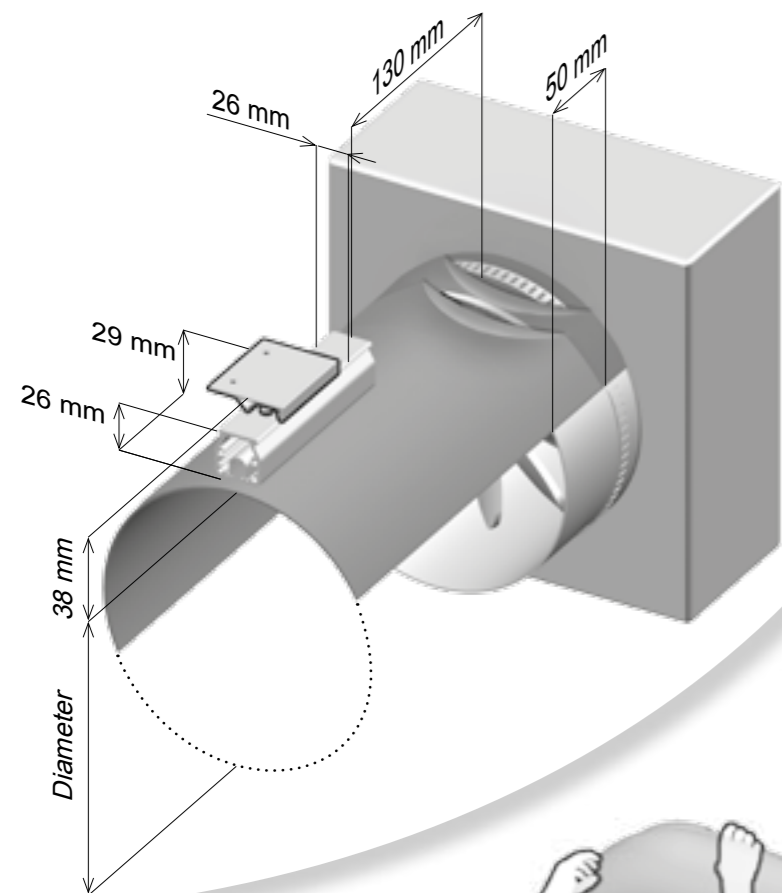

Single Suspension

1 std SafeTrack bulb

SafeCeil

Please find Information on delivery and installation in the box labelled INFO.

Upon assembly, the SafeTrack is clicked into the alu flange.

Alu-rails labelled with a saw symbol do not require further trimming.

0980016-GB

See mounting instruction 0980020 for further details.