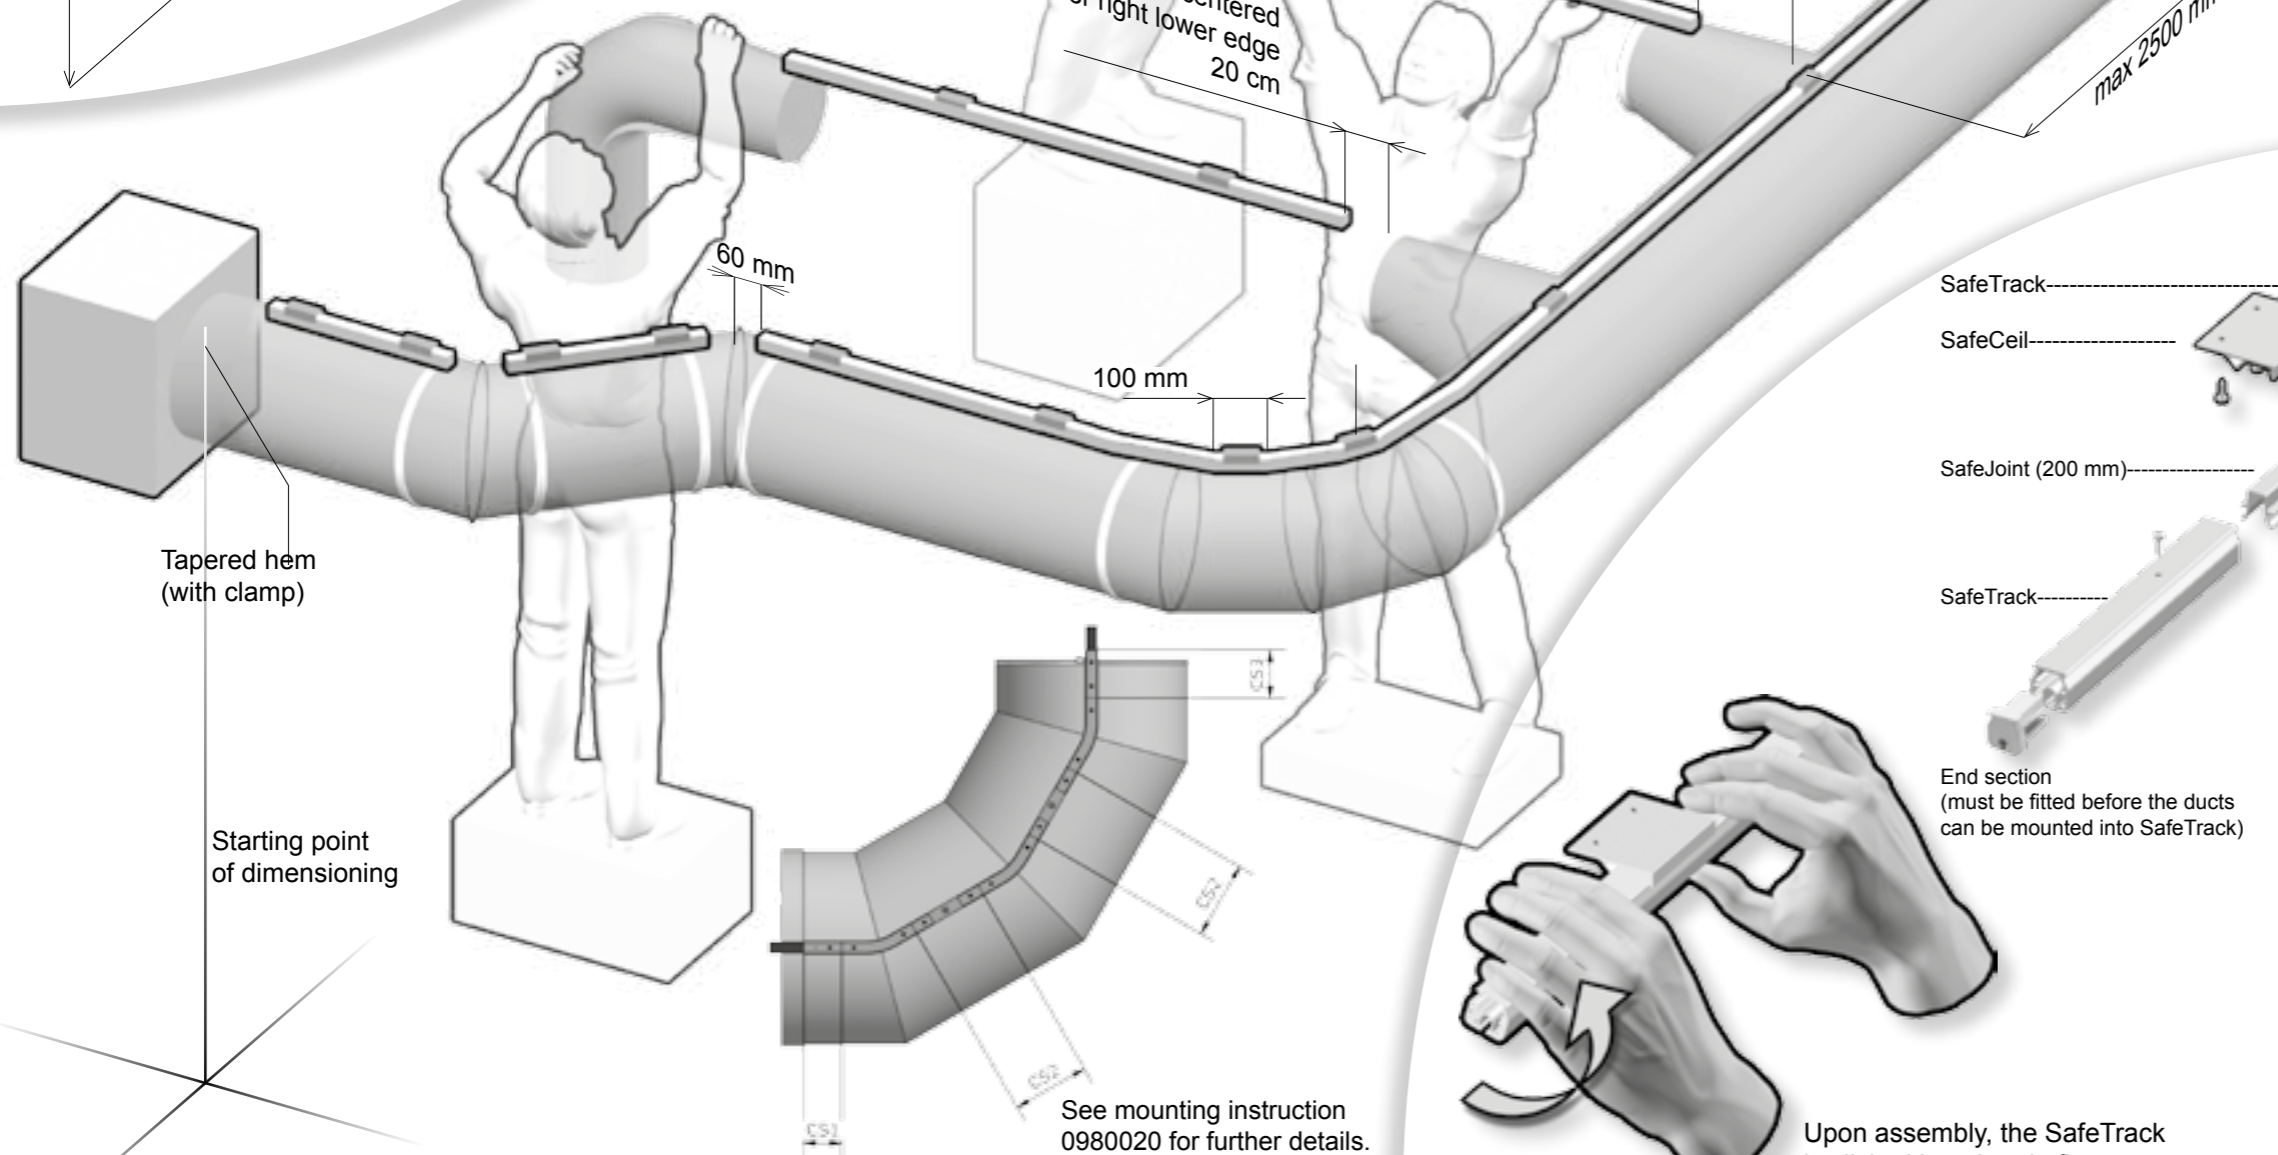

Single Suspension

1 std SafeTrack bulb

SafeCeil

Please find Information on delivery and installation in the box labelled INFO.

Upon assembly, the SafeTrack is clicked into the alu flange.

Alu-rails labelled with a saw symbol do not require further trimming.

0980016-GB

See mounting instruction 0980020 for further details.