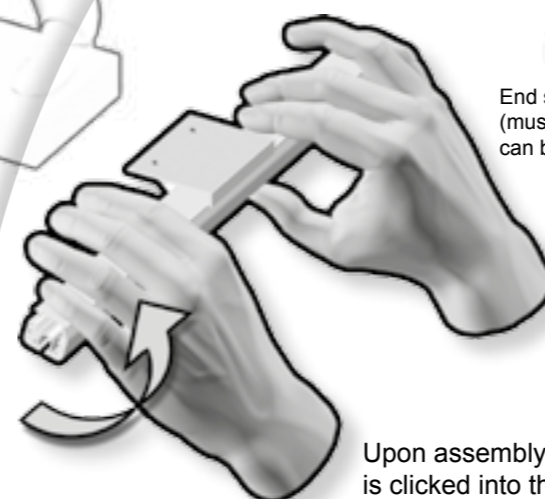

Single Suspension

1 std SafeTrack bulb

SafeCeil

Please find Information on delivery and installation in the box labelled INFO.

Upon assembly, the SafeTrack is clicked into the alu flange.

Alu-rails labelled with a saw symbol do not require further trimming.