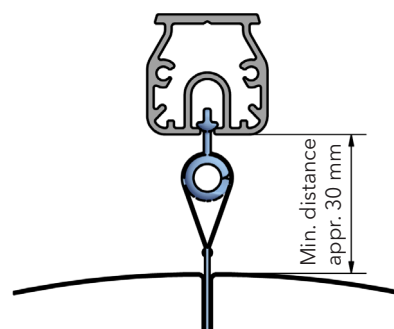

## The flexible combi solution for rails and wire

- Stable solution. The clip does not "roll over"
- Fits multiple types of rails including other makes
- Can easily be mounted on site
- Turnable if you want to change from rail to wire or vice versa
- Available in multiple colours:

## RAIL (SafeSlider)