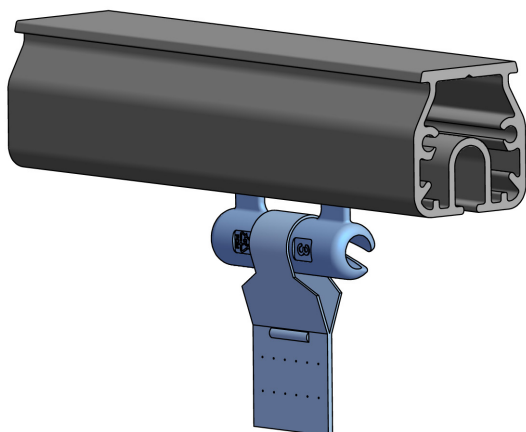

## The flexible combi solution for rails and wire

- Stable solution. The clip does not "roll over"
- Fits multiple types of rails including other makes
- Can easily be mounted on site
- Turnable if you want to change from rail to wire or vice versa
- Available in multiple colours:

## RAIL (SafeSlider)