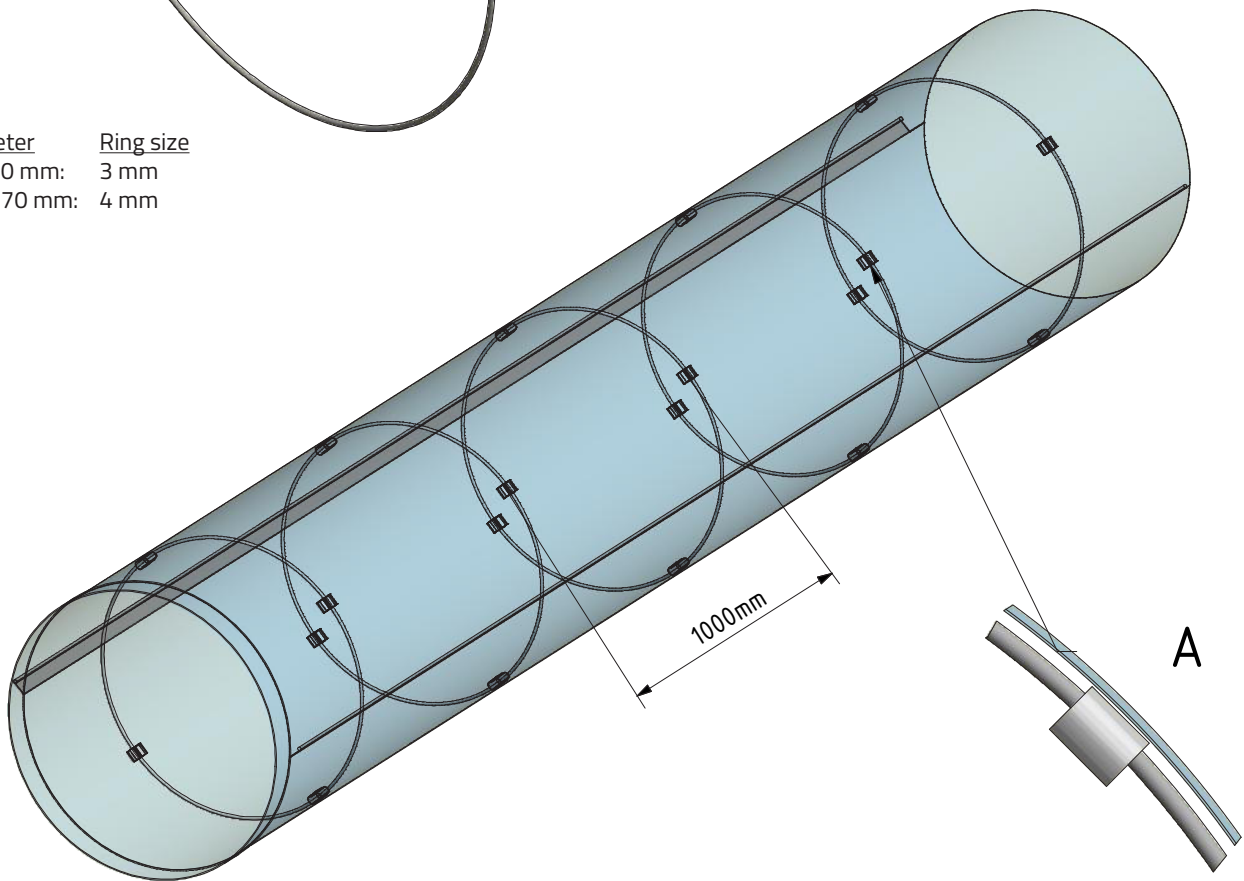

Safetrack, KE-SRD 25
OS-0013-GB-03

With or without zipper

Safetrack, Safe 360, Double Suspension

OS-0015-GB-02

Duct diameter	Ring size
Ø200-Ø630 mm:	3 mm
Ø631-Ø1270 mm:	4 mm

If duct diameter exceeds 510 mm rings are included separately (to be installed on site)

Safetrack, Dual Arch, Double Suspension

OS-0017-GB-03