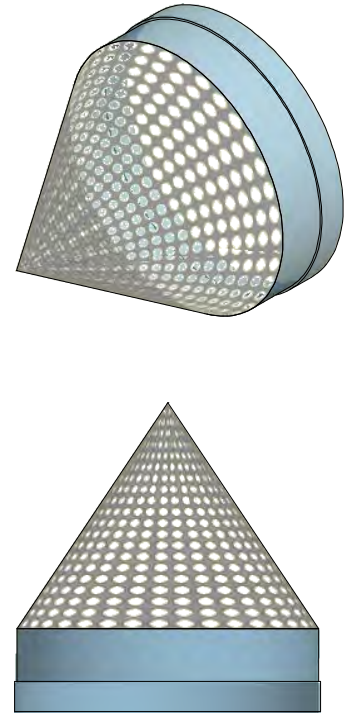

Safetrack, KE-SRD 25
OS-0013-GB-03

With or without zipper

Safetrack, Safe 360, Double Suspension

OS-0015-GB-02

Duct diameter	Ring size
Ø200-Ø630 mm:	3 mm
Ø631-Ø1270 mm:	4 mm

If duct diameter exceeds 510 mm rings are included separately (to be installed on site)

Safetrack, Dual Arch, Double Suspension

OS-0017-GB-03