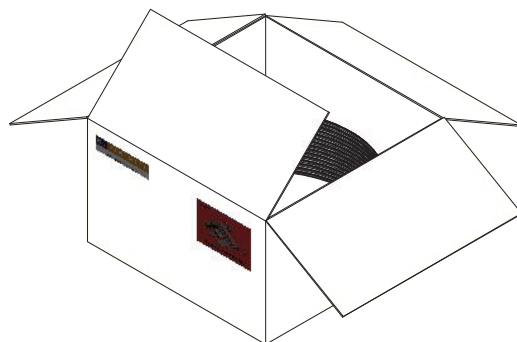

Safetrack, KE-SRD 25
OS-0013-GB-03

With or without zipper

Safetrack, Safe 360, Double Suspension

OS-0015-GB-02

Duct diameter	Ring size
Ø200-Ø630 mm:	3 mm
Ø631-Ø1270 mm:	4 mm

If duct diameter exceeds 510 mm rings are included separately (to be installed on site)

Safetrack, Dual Arch, Double Suspension

OS-0017-GB-03