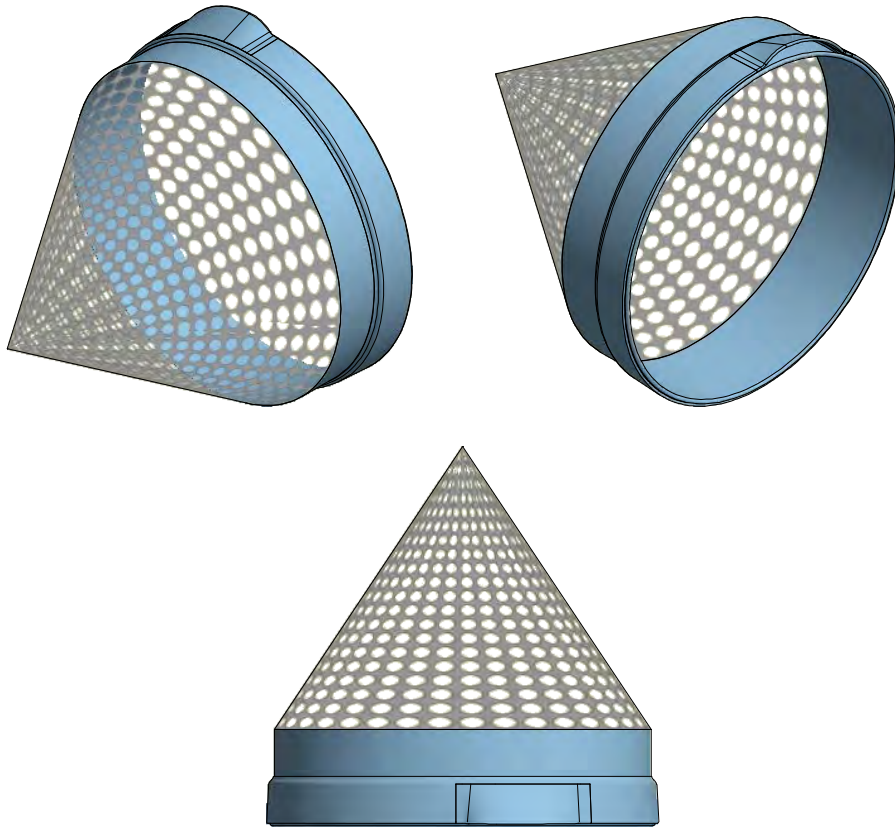

Safetrack, KE-SRD 25
OS-0013-GB-03

With or without zipper

Safetrack, Safe 360, Double Suspension

OS-0015-GB-02

Duct diameter	Ring size
Ø200-Ø630 mm:	3 mm
Ø631-Ø1270 mm:	4 mm

If duct diameter exceeds 510 mm rings are included separately (to be installed on site)

Safetrack, Dual Arch, Double Suspension

OS-0017-GB-03