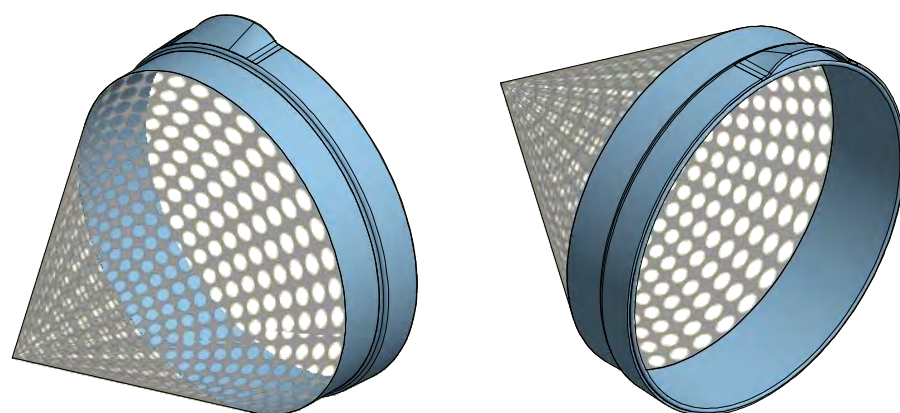

Safetrack, KE-SRD 25

OS-0013-GB-03

With or without zipper

Safetrack, Safe 360, Single Suspension

OS-0014-GB-02

Lock at 12 o'clock if duct diameter exceeds 399 mm

Duct diameter	Ring size
Ø200-Ø630 mm:	3 mm
Ø631-Ø1270 mm:	4 mm

If duct diameter exceeds 510 mm rings are included separately (to be installed on site)

Safetrack Duct Arch, Single Suspension

OS-0016-GB-02

Safetrack MountEasy One End

05-0018-GB-03

Safetrack MountEasy Two End