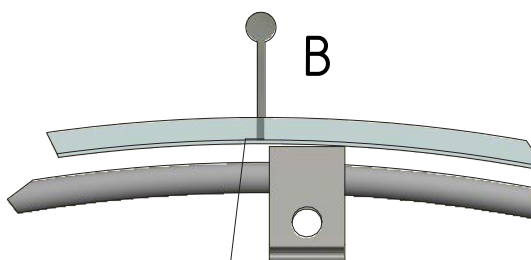

Safetrack, KE-SRD 25

OS-0013-GB-03

With or without zipper

Safetrack, Safe 360, Single Suspension

OS-0014-GB-02

Lock at 12 o'clock if duct diameter exceeds 399 mm

Duct diameter	Ring size
Ø200-Ø630 mm:	3 mm
Ø631-Ø1270 mm:	4 mm

If duct diameter exceeds 510 mm rings are included separately (to be installed on site)

Safetrack Duct Arch, Single Suspension

OS-0016-GB-02

Safetrack MountEasy One End

05-0018-GB-03

Safetrack MountEasy Two End