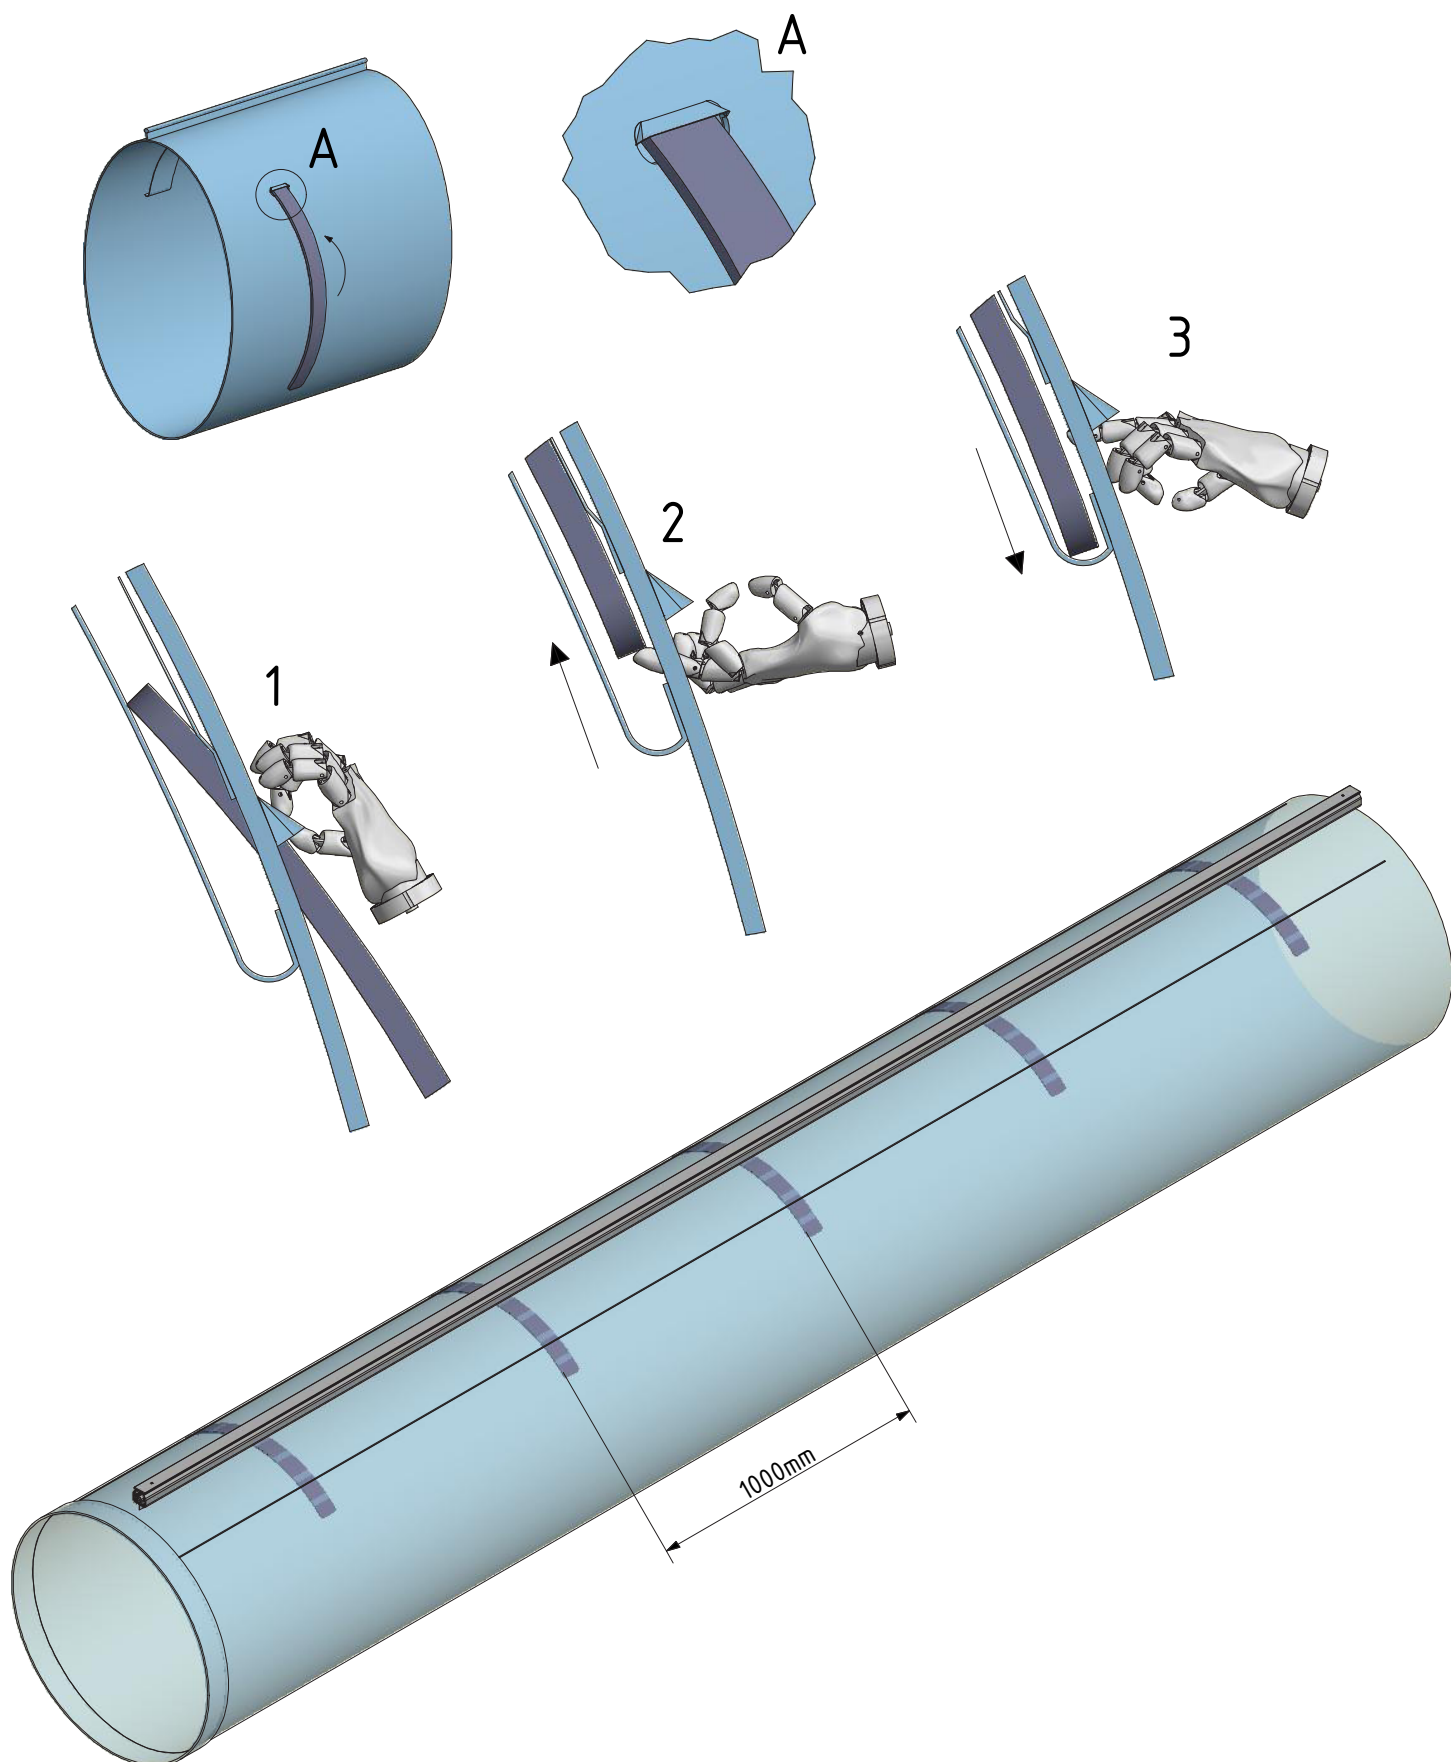

Safetrack, KE-SRD 25

OS-0013-GB-03

With or without zipper

Safetrack, Safe 360, Single Suspension

OS-0014-GB-02

Lock at 12 o'clock if duct diameter exceeds 399 mm

Duct diameter	Ring size
Ø200-Ø630 mm:	3 mm
Ø631-Ø1270 mm:	4 mm

If duct diameter exceeds 510 mm rings are included separately (to be installed on site)

Safetrack Duct Arch, Single Suspension

OS-0016-GB-02

Safetrack MountEasy One End

05-0018-GB-03

Safetrack MountEasy Two End