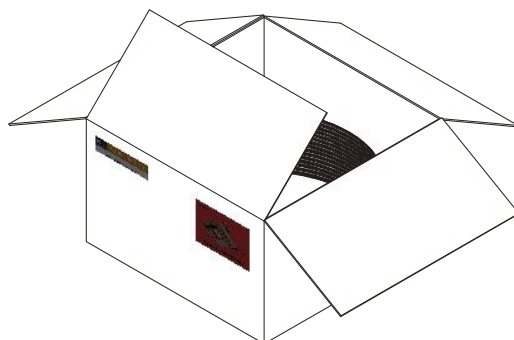

Safetrack, KE-SRD 25

OS-0013-GB-03

With or without zipper

Safetrack, Safe 360, Single Suspension

OS-0014-GB-02

Lock at 12 o'clock if duct diameter exceeds 399 mm

Duct diameter	Ring size
Ø200-Ø630 mm:	3 mm
Ø631-Ø1270 mm:	4 mm

If duct diameter exceeds 510 mm rings are included separately (to be installed on site)

Safetrack Duct Arch, Single Suspension

OS-0016-GB-02

Safetrack MountEasy One End

05-0018-GB-03

Safetrack MountEasy Two End