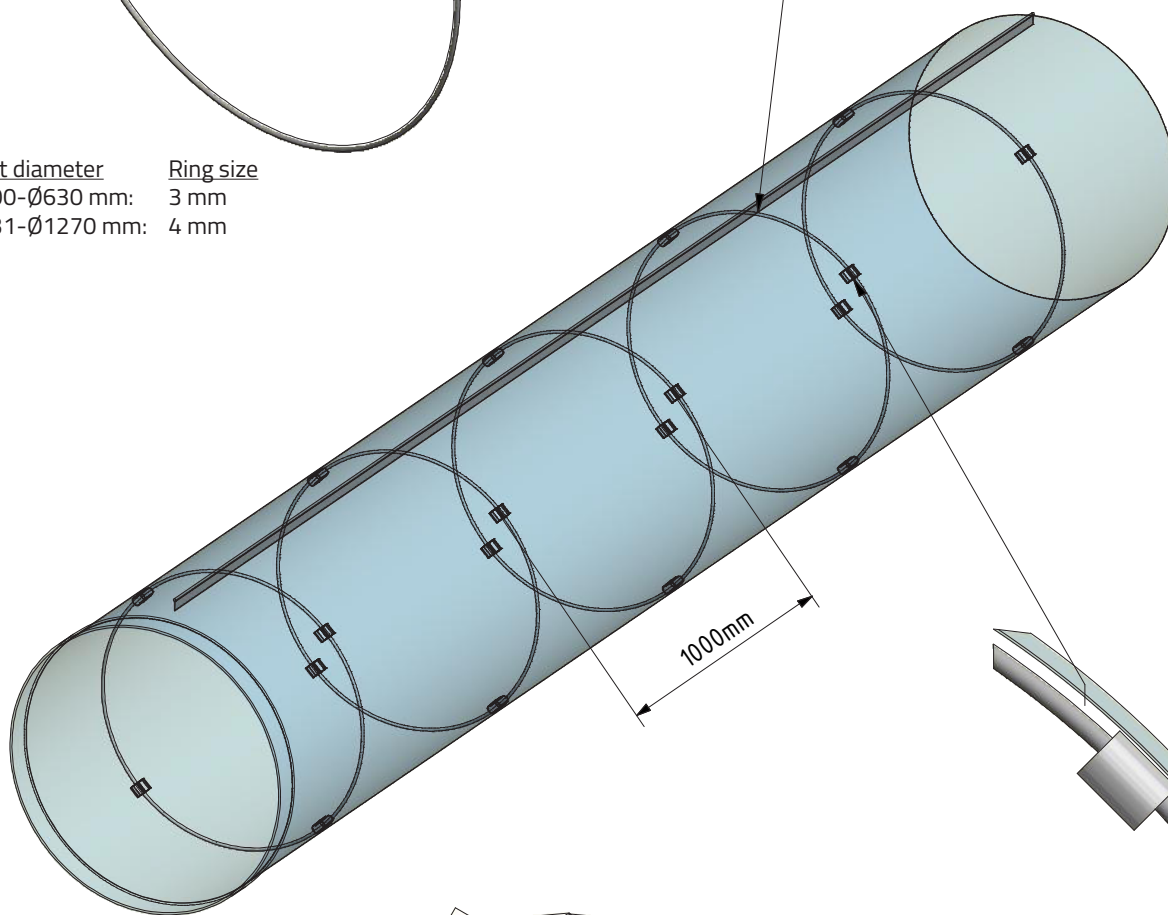

Safetrack, KE-SRD 25

OS-0013-GB-03

With or without zipper

Safetrack, Safe 360, Single Suspension

OS-0014-GB-02

Lock at 12 o'clock if duct diameter exceeds 399 mm

Duct diameter	Ring size
Ø200-Ø630 mm:	3 mm
Ø631-Ø1270 mm:	4 mm

If duct diameter exceeds 510 mm rings are included separately (to be installed on site)

Safetrack Duct Arch, Single Suspension

OS-0016-GB-02

Safetrack MountEasy One End

05-0018-GB-03

Safetrack MountEasy Two End