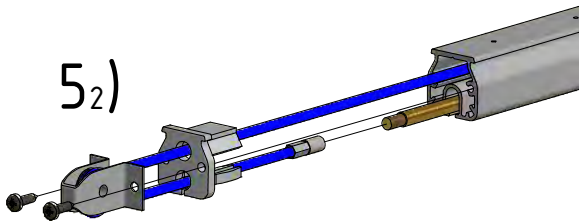

Safetrack, KE-SRD 25

OS-0013-GB-03

With or without zipper

Safetrack, Safe 360, Single Suspension

OS-0014-GB-02

Lock at 12 o'clock if duct diameter exceeds 399 mm

Duct diameter	Ring size
Ø200-Ø630 mm:	3 mm
Ø631-Ø1270 mm:	4 mm

If duct diameter exceeds 510 mm rings are included separately (to be installed on site)

Safetrack Duct Arch, Single Suspension

OS-0016-GB-02

Safetrack MountEasy One End

05-0018-GB-03

Safetrack MountEasy Two End