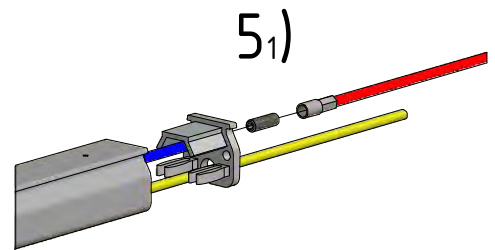

Safetrack, KE-SRD 25

OS-0013-GB-03

With or without zipper

Safetrack, Safe 360, Single Suspension

OS-0014-GB-02

Lock at 12 o'clock if duct diameter exceeds 399 mm

Duct diameter	Ring size
Ø200-Ø630 mm:	3 mm
Ø631-Ø1270 mm:	4 mm

If duct diameter exceeds 510 mm rings are included separately (to be installed on site)

Safetrack Duct Arch, Single Suspension

OS-0016-GB-02

Safetrack MountEasy One End

05-0018-GB-03

Safetrack MountEasy Two End