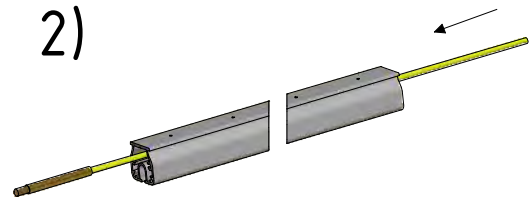

Safetrack, KE-SRD 25

OS-0013-GB-03

With or without zipper

Safetrack, Safe 360, Single Suspension

OS-0014-GB-02

Lock at 12 o'clock if duct diameter exceeds 399 mm

Duct diameter	Ring size
Ø200-Ø630 mm:	3 mm
Ø631-Ø1270 mm:	4 mm

If duct diameter exceeds 510 mm rings are included separately (to be installed on site)

Safetrack Duct Arch, Single Suspension

OS-0016-GB-02

Safetrack MountEasy One End

05-0018-GB-03

Safetrack MountEasy Two End