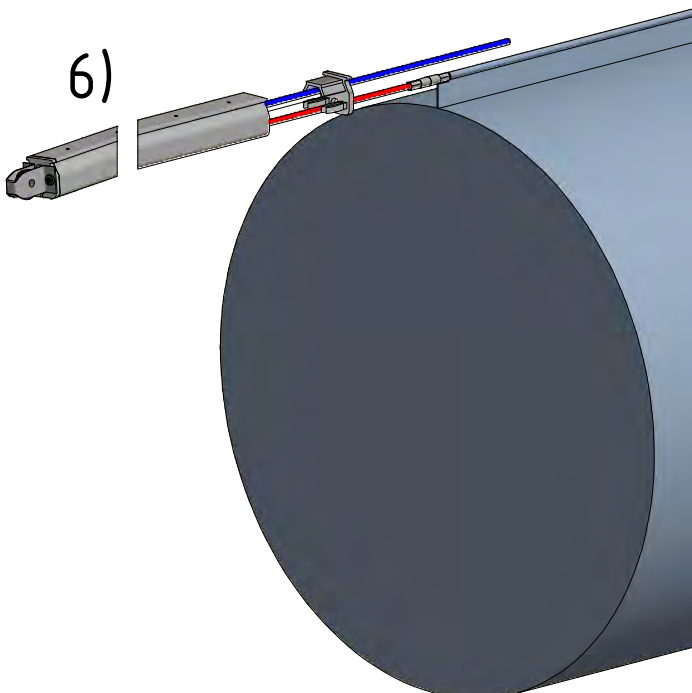

Safetrack, KE-SRD 25

OS-0013-GB-03

With or without zipper

Safetrack, Safe 360, Single Suspension

OS-0014-GB-02

Lock at 12 o'clock if duct diameter exceeds 399 mm

Duct diameter	Ring size
Ø200-Ø630 mm:	3 mm
Ø631-Ø1270 mm:	4 mm

If duct diameter exceeds 510 mm rings are included separately (to be installed on site)

Safetrack Duct Arch, Single Suspension

OS-0016-GB-02

Safetrack MountEasy One End

05-0018-GB-03

Safetrack MountEasy Two End