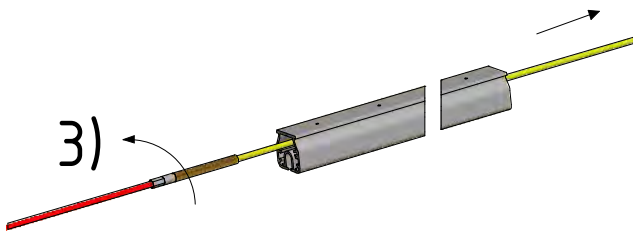

If duct diameter exceeds 510 mm rings are included separately (to be installed on site)

Safetrack Duct Arch, Single Suspension

OS-0016-GB-02

Safetrack MountEasy One End

05-0018-GB-03

Safetrack MountEasy Two End